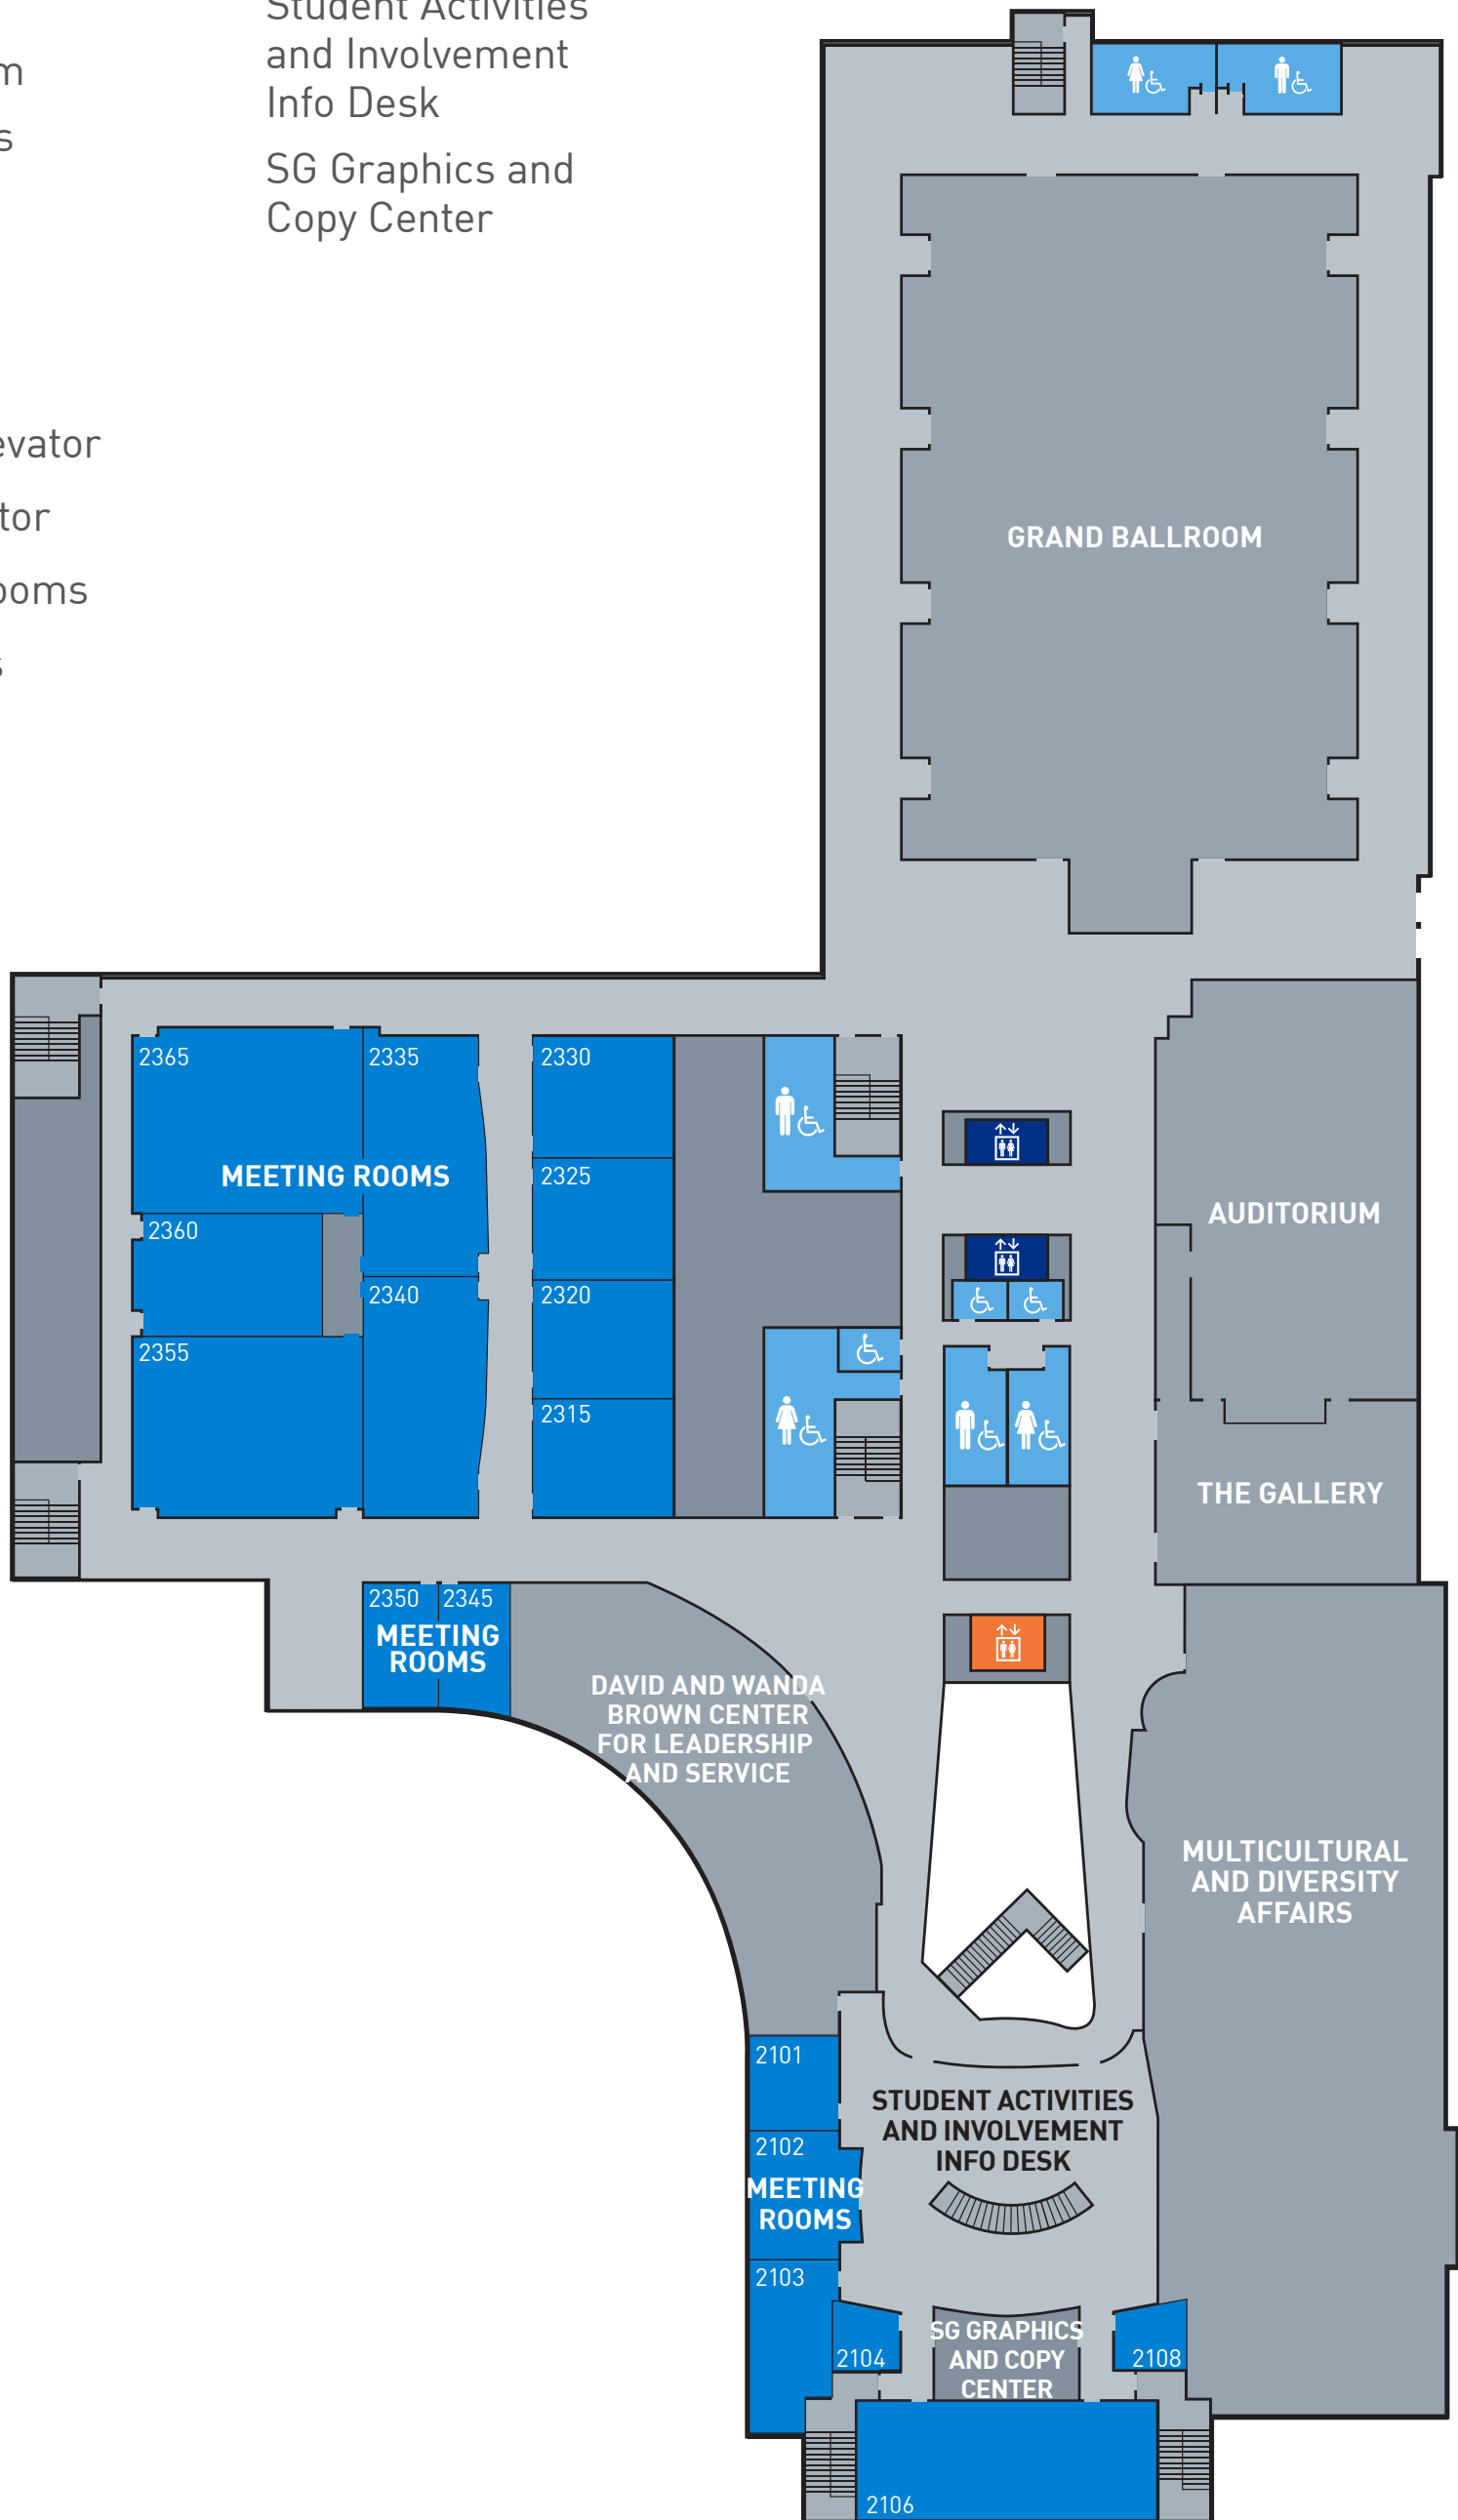

GROUND LEVEL

- Barbershop
- Career Connections Center
- Chamber
- Game Room
- Hotel Reception
- Kaplan Test Prep
- Meeting Rooms G310-G330
- Orange & Brew
- SG Bike Repair
- USPS Mailbox
- Wells Fargo

- Orange Elevator
- Blue Elevator
- Meeting Rooms
- Restrooms

LEVEL 1

Career Connections Center
Catering
Constans Theatre
Event Services
Food Court
GatorWell Health
Promotion Services
Information Desk

Student Engagement
Administration
UF Bookstore

ACCESS TO
Business Services
Division
Gator 1 Central
Parking Garage
Welcome Center

- Orange Elevator
- Blue Elevator
- Meeting Rooms
- Restrooms

LEVEL 2

Auditorium
 David and Wanda Brown
 Center for Leadership
 and Service
 The Gallery
 Grand Ballroom
 Meeting Rooms
 2101-2108

Meeting Rooms
 2315-2365
 Multicultural and
 Diversity Affairs
 Student Activities
 and Involvement
 Info Desk
 SG Graphics and
 Copy Center

- Orange Elevator
- Blue Elevator
- Meeting Rooms
- Restrooms

LEVEL 3

Meeting Rooms
3305-3320
Reflection Room
Rion Ballroom
Office of Sorority and
Fraternity Affairs

Student Activities and
Involvement
Student Government
Student Government
Finance
Student Legal Services