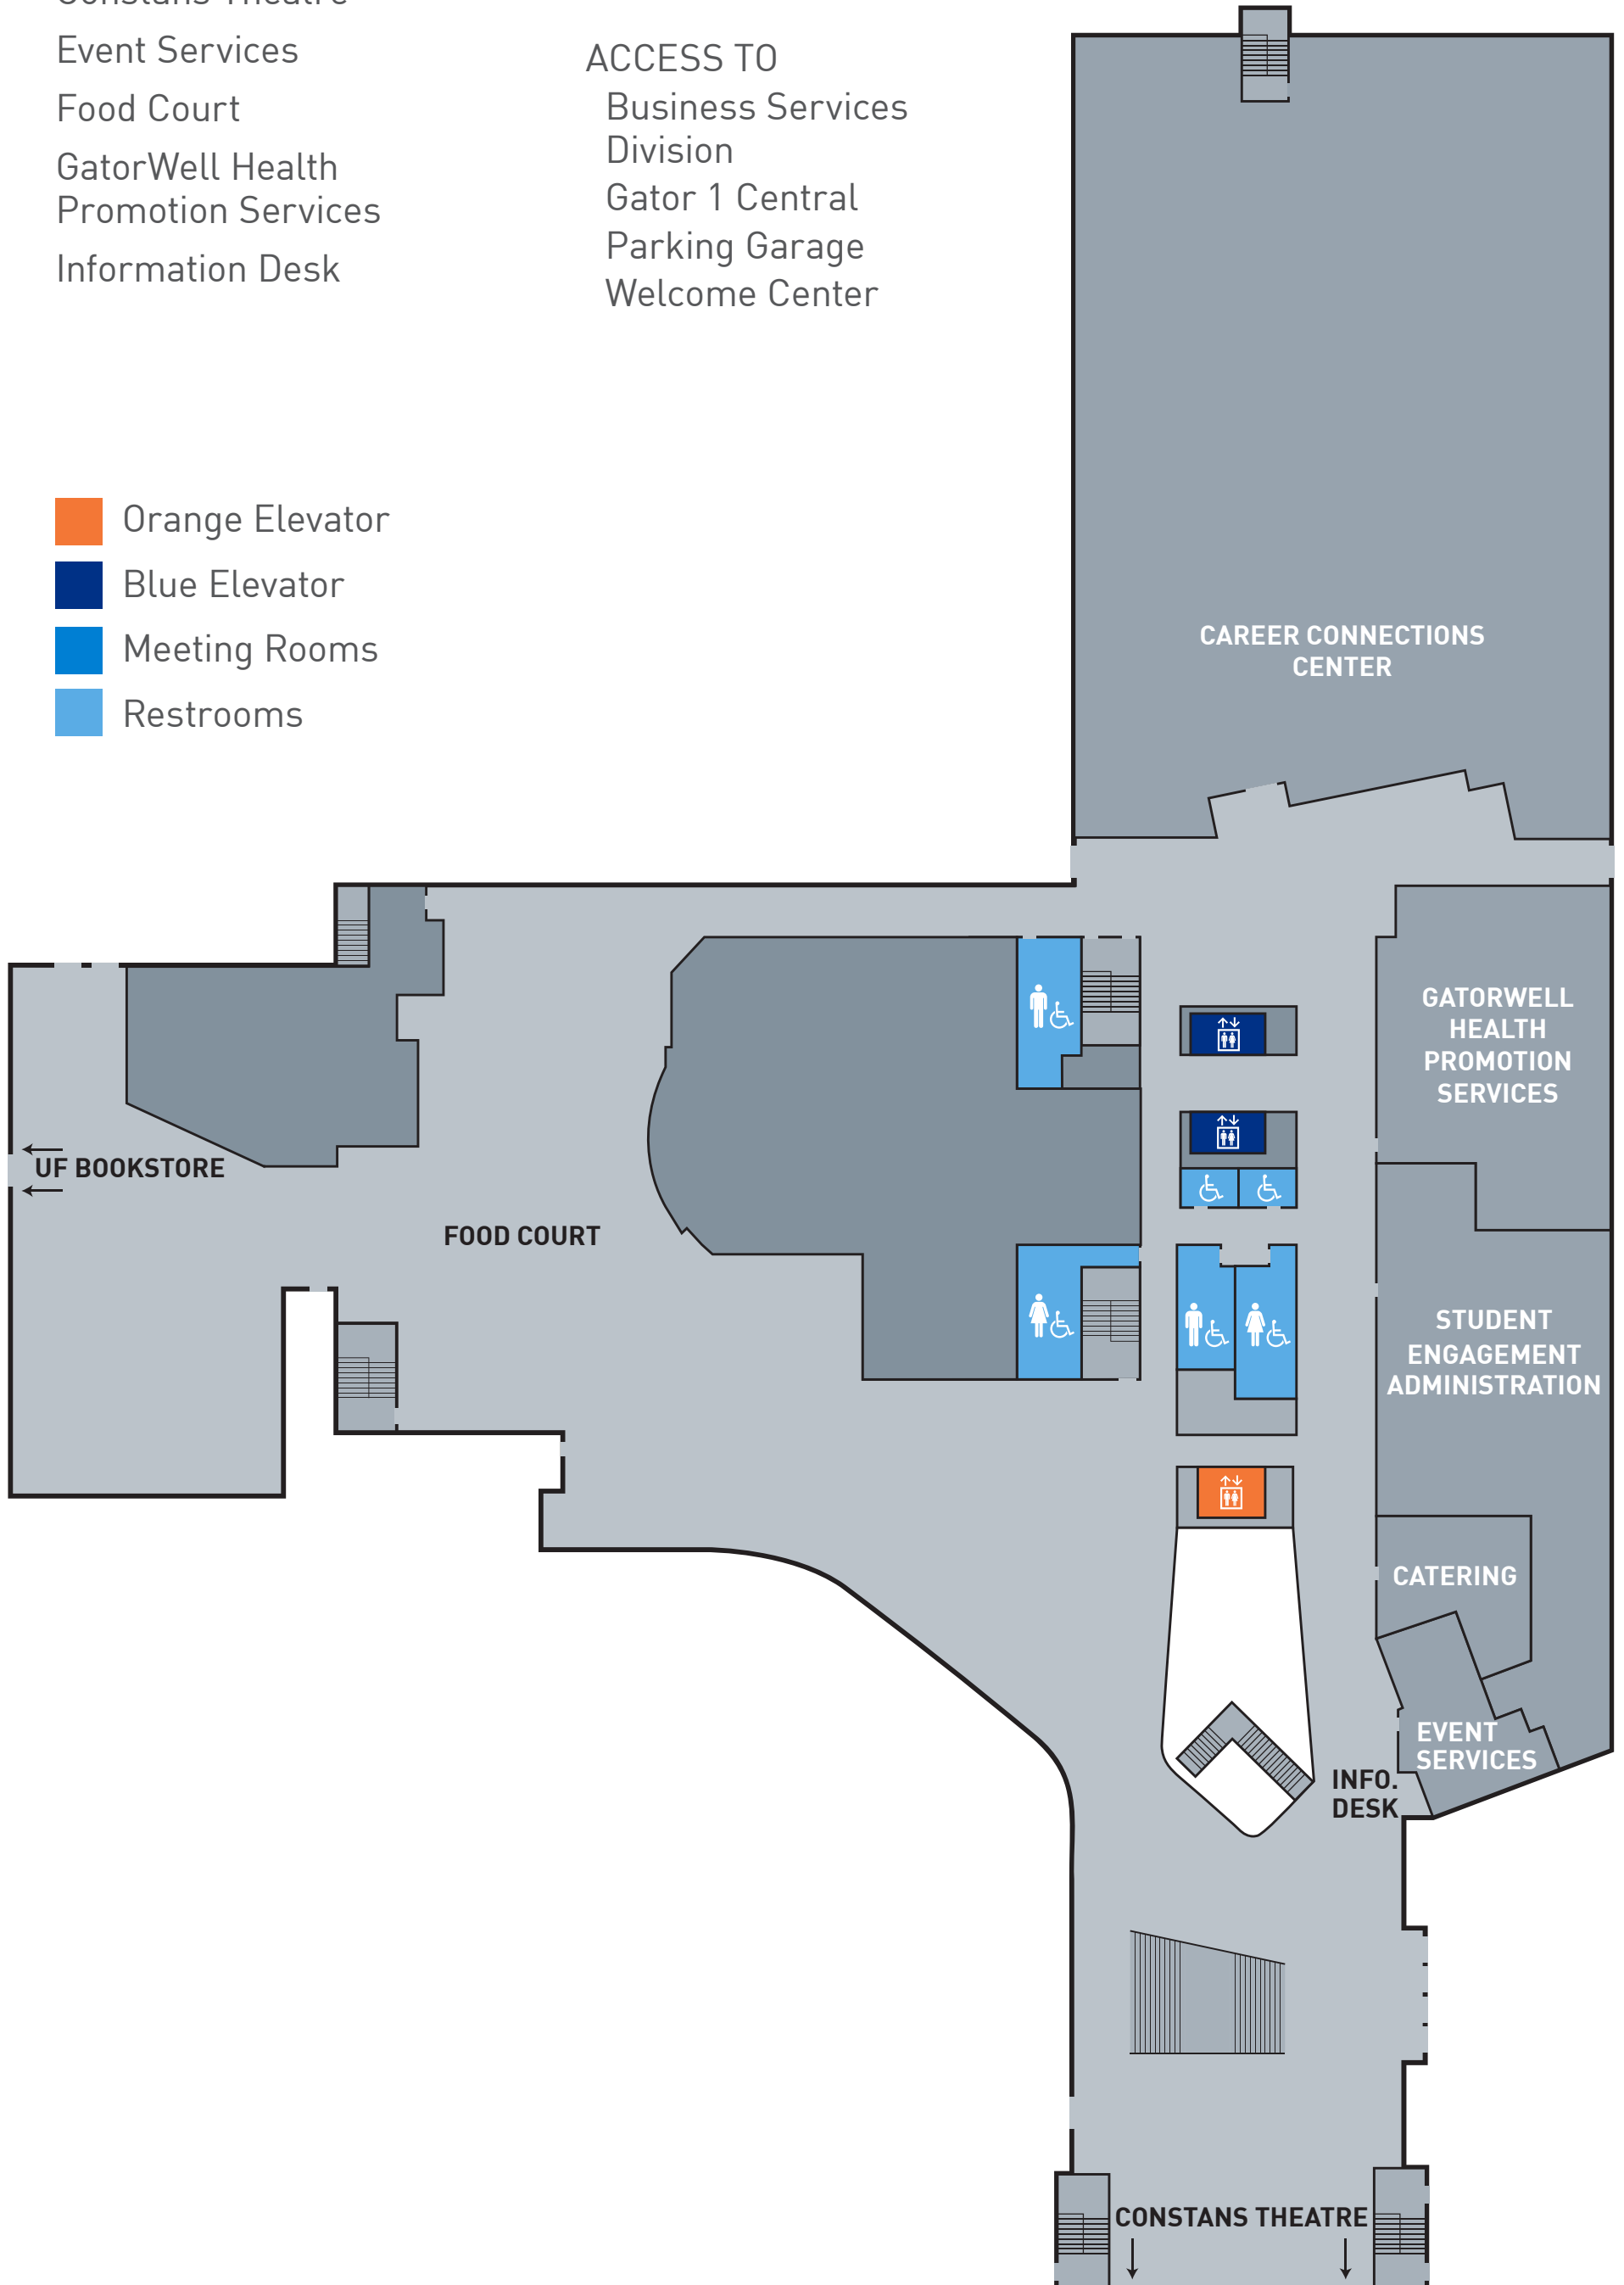

GROUND LEVEL

- Barbershop
- Career Connections Center
- Chamber
- Game Room
- Hotel Reception
- Kaplan Test Prep
- Meeting Rooms G310-G330
- Orange & Brew
- SG Bike Repair
- USPS Mailbox
- Wells Fargo

- Orange Elevator
- Blue Elevator
- Meeting Rooms
- Restrooms

LEVEL 1

Career Connections Center
Catering
Constans Theatre
Event Services
Food Court
GatorWell Health
Promotion Services
Information Desk

Student Engagement
Administration
UF Bookstore

ACCESS TO
Business Services
Division
Gator 1 Central
Parking Garage
Welcome Center

- Orange Elevator
- Blue Elevator
- Meeting Rooms
- Restrooms

LEVEL 2

Auditorium
 David and Wanda Brown
 Center for Leadership
 and Service
 The Gallery
 Grand Ballroom
 Meeting Rooms
 2101-2108

Meeting Rooms
 2315-2365
 Multicultural and
 Diversity Affairs
 Student Activities
 and Involvement
 Info Desk
 SG Graphics and
 Copy Center

- Orange Elevator
- Blue Elevator
- Meeting Rooms
- Restrooms

LEVEL 3

Meeting Rooms
3305-3320
Reflection Room
Rion Ballroom
Office of Sorority and
Fraternity Affairs

Student Activities and
Involvement
Student Government
Student Government
Finance
Student Legal Services