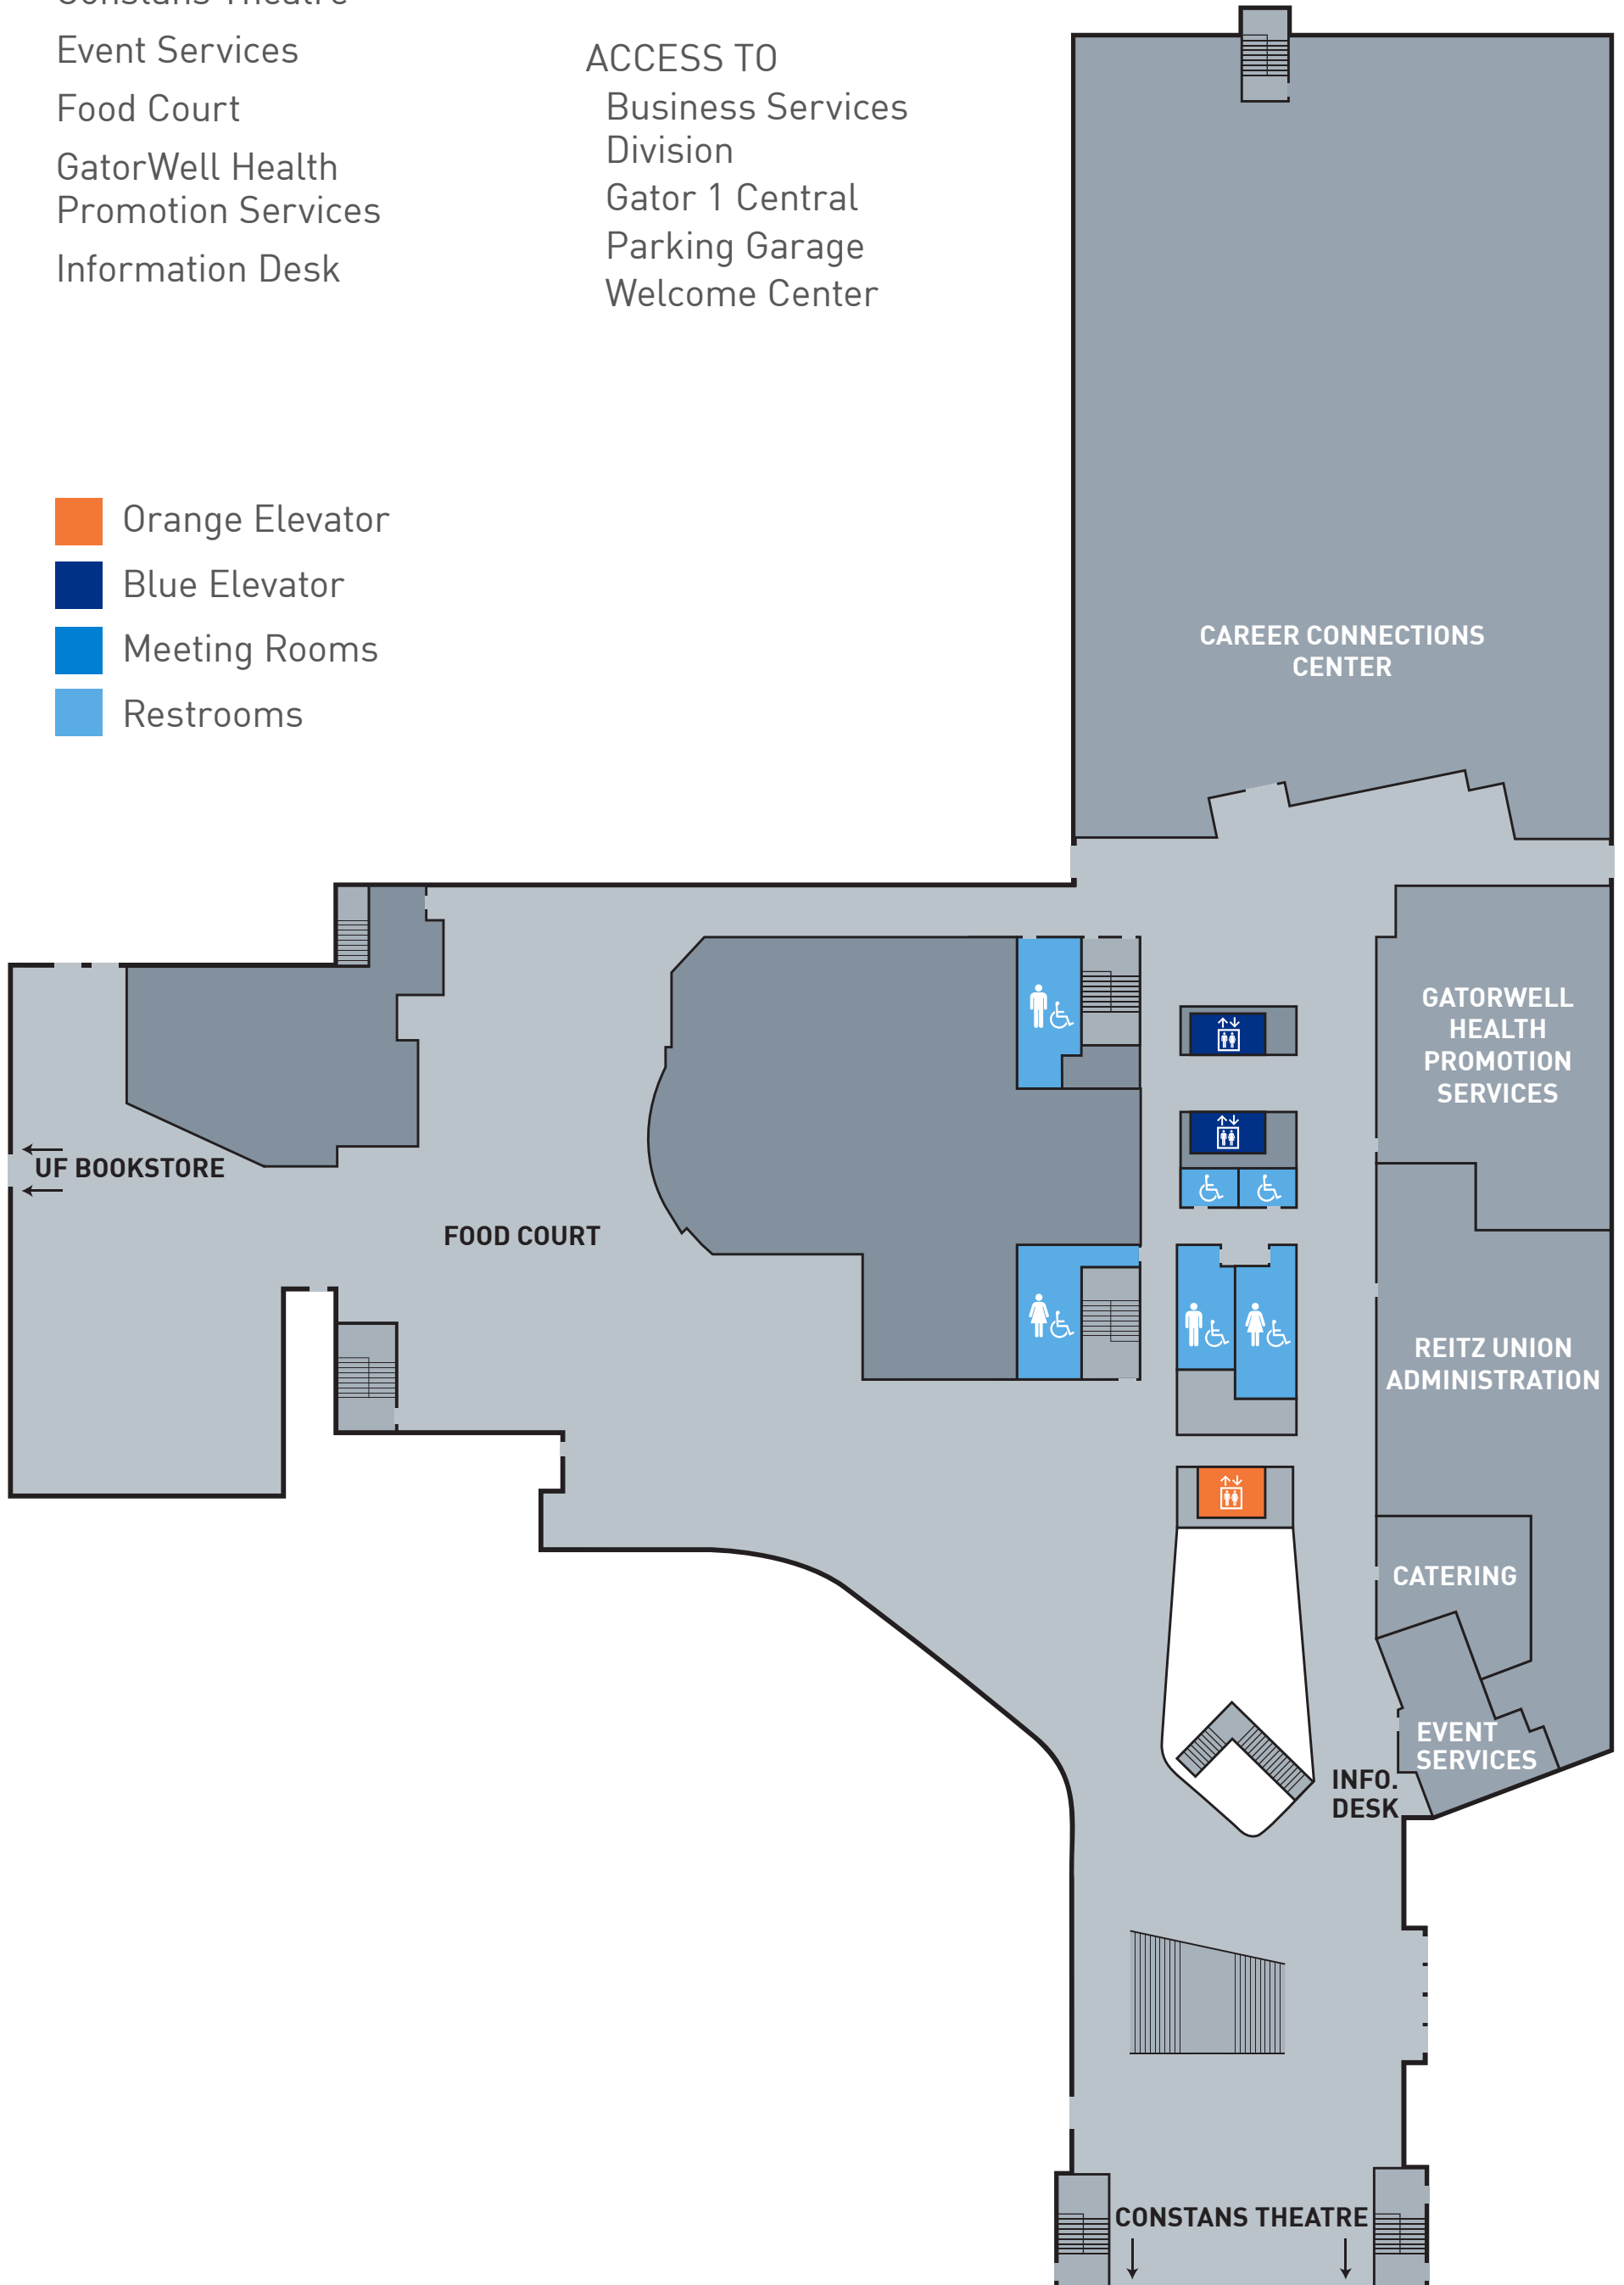

# GROUND LEVEL

Barbershop  
 Career Connections  
 Center  
 Game Room  
 Hotel Reception  
 Meeting Rooms  
 G310-G330  
 Orange & Brew

Senate Chamber  
 SG Bike Repair  
 UFPD Community  
 Service  
 USPS Mailbox  
 Wells Fargo

- Orange Elevator
- Blue Elevator
- Meeting Rooms
- Restrooms

# LEVEL 1

Career Connections Center  
Catering  
Constans Theatre  
Event Services  
Food Court  
GatorWell Health  
Promotion Services  
Information Desk

Reitz Union  
Administration  
UF Bookstore  
  
ACCESS TO  
Business Services  
Division  
Gator 1 Central  
Parking Garage  
Welcome Center

# LEVEL 2

Auditorium  
 David and Wanda Brown  
 Center for Leadership  
 & Service  
 The Gallery  
 Grand Ballroom  
 Meeting Rooms  
 2101-2108

Meeting Rooms  
 2315-2365  
 Multicultural and  
 Diversity Affairs  
 Student Activities  
 and Involvement  
 Info Desk  
 SG Graphics and  
 Copy Center