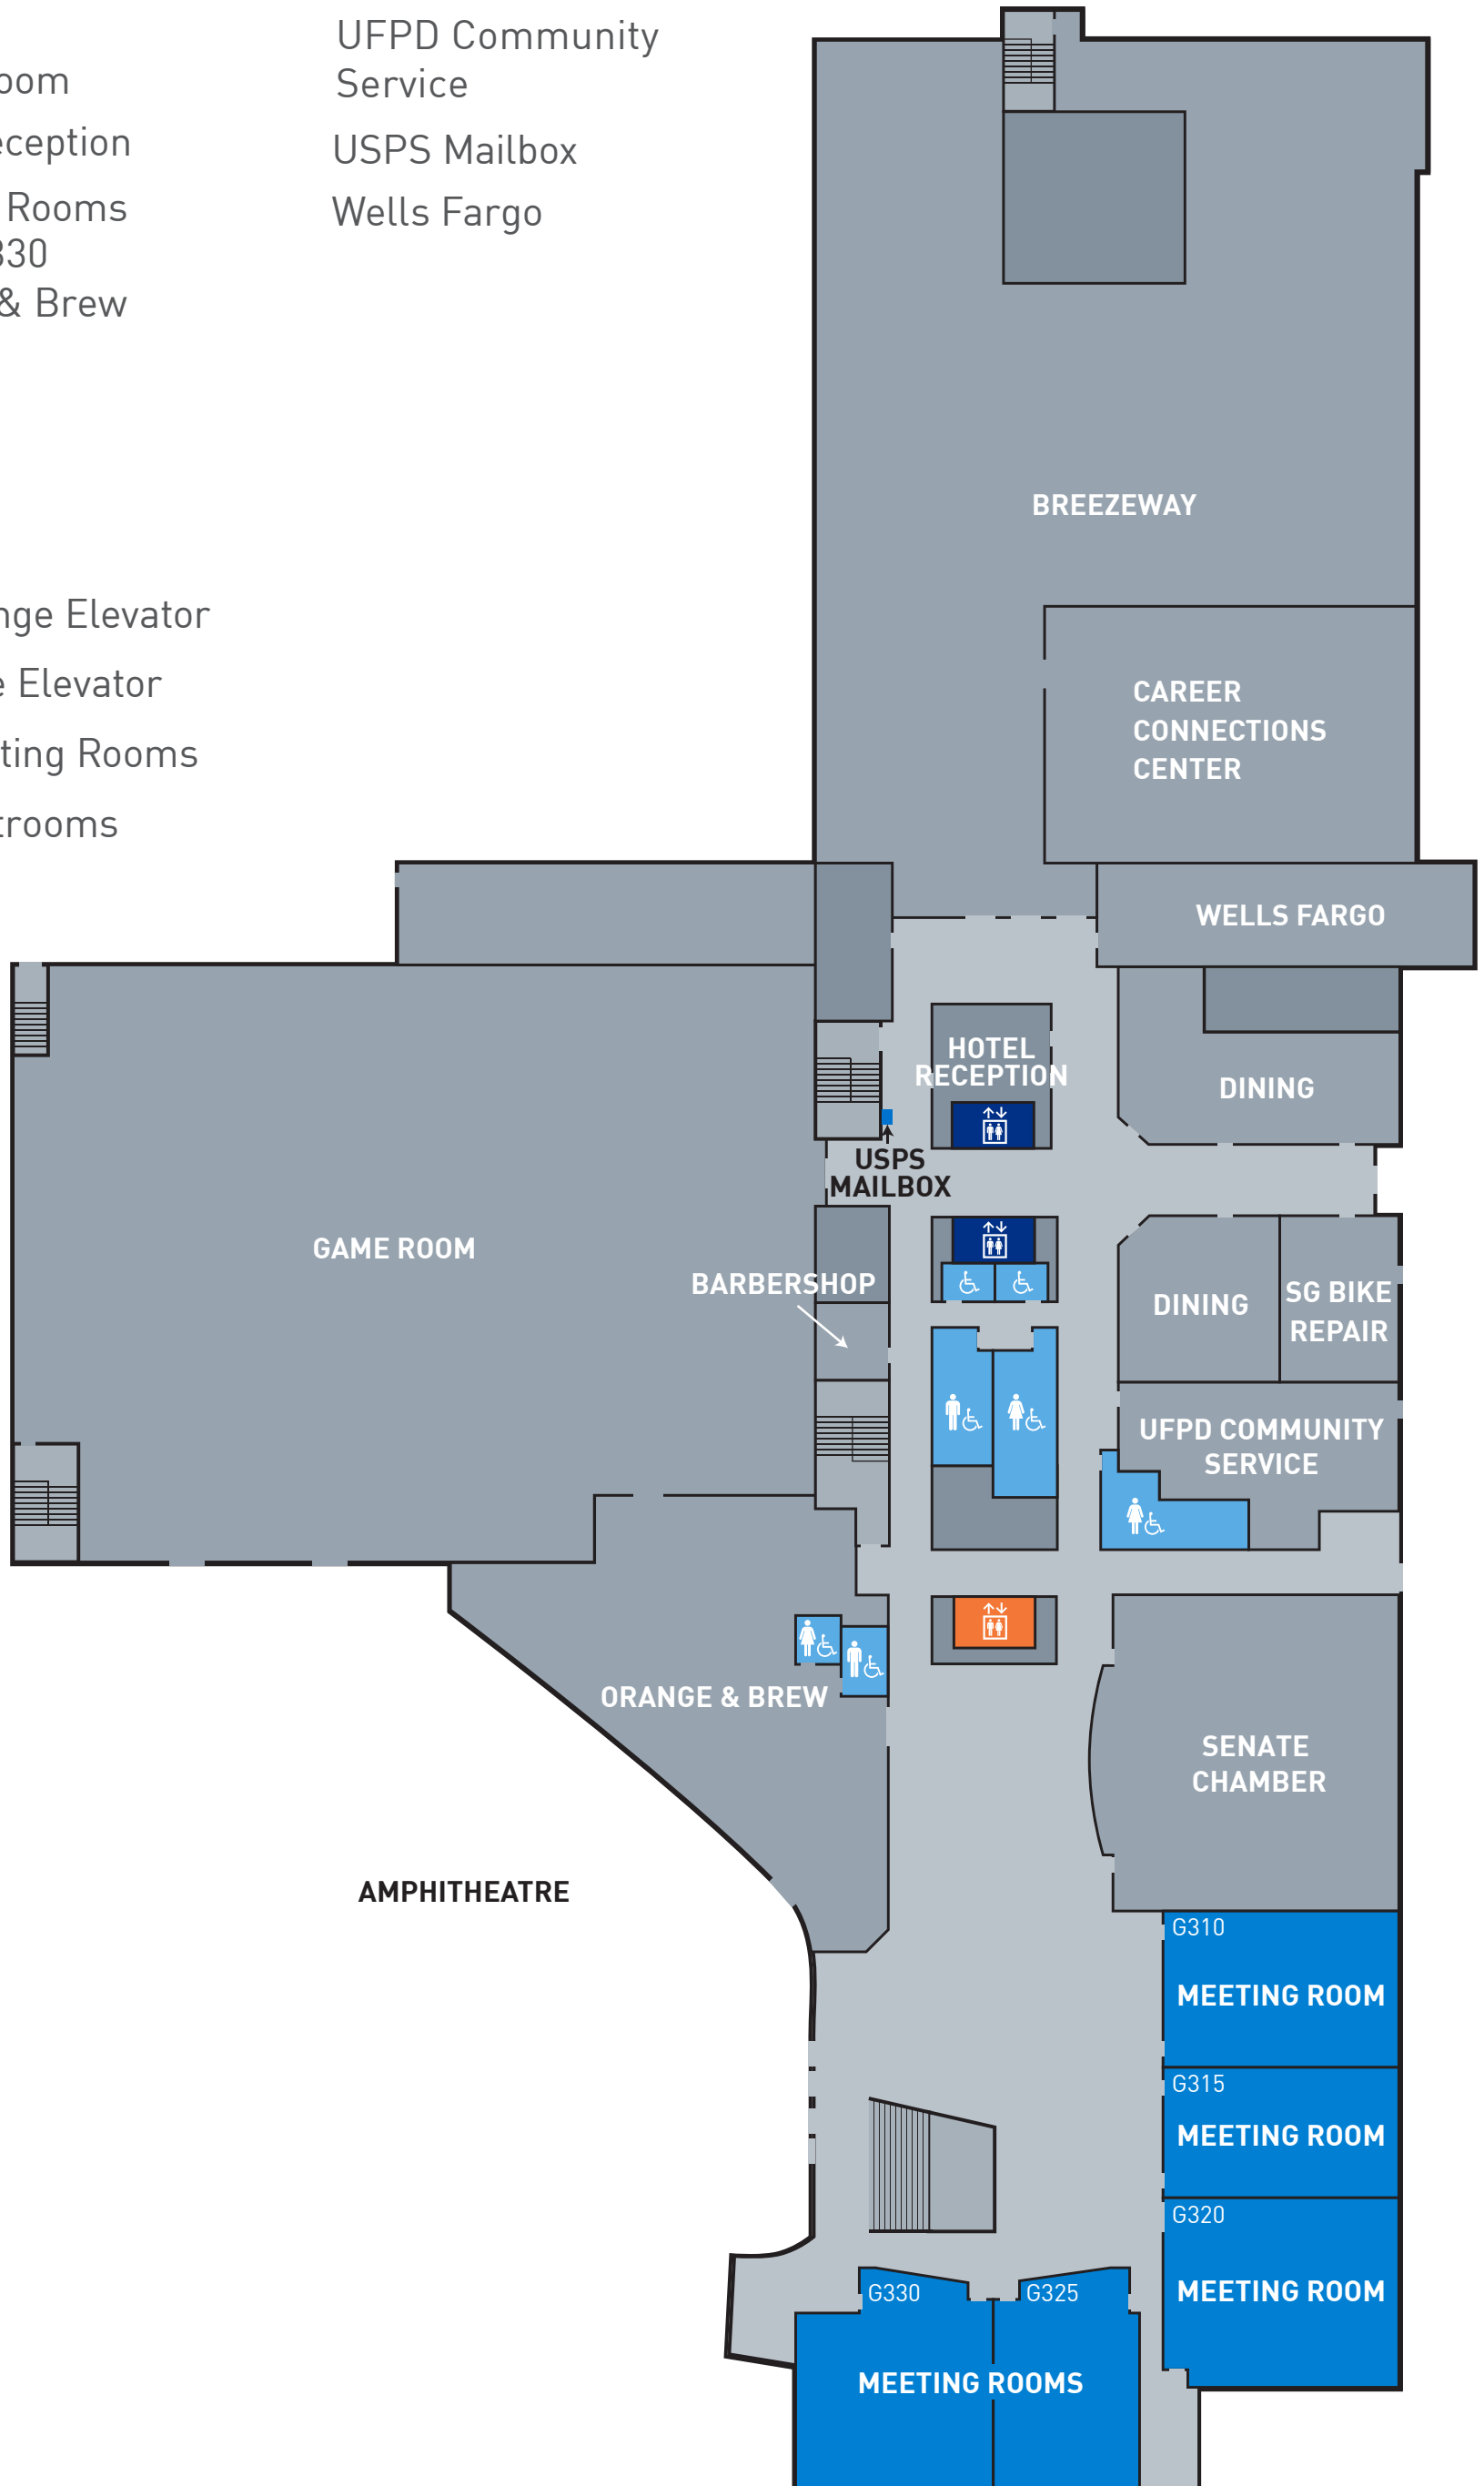

# GROUND LEVEL

Barbershop  
 Career Connections  
 Center  
 Game Room  
 Hotel Reception  
 Meeting Rooms  
 G310-G330  
 Orange & Brew

Senate Chamber  
 SG Bike Repair  
 UFPD Community  
 Service  
 USPS Mailbox  
 Wells Fargo

- Orange Elevator
- Blue Elevator
- Meeting Rooms
- Restrooms

# LEVEL 1

Career Connections Center  
Catering  
Constans Theatre  
Event Services  
Food Court  
GatorWell Health  
Promotion Services  
Information Desk

Reitz Union  
Administration  
UF Bookstore  
  
ACCESS TO  
Business Services  
Division  
Gator 1 Central  
Parking Garage  
Welcome Center

# LEVEL 2

Auditorium  
 David and Wanda Brown  
 Center for Leadership  
 & Service  
 The Gallery  
 Grand Ballroom  
 Meeting Rooms  
 2101-2108

Meeting Rooms  
 2315-2365  
 Multicultural and  
 Diversity Affairs  
 Student Activities  
 and Involvement  
 Info Desk  
 SG Graphics and  
 Copy Center