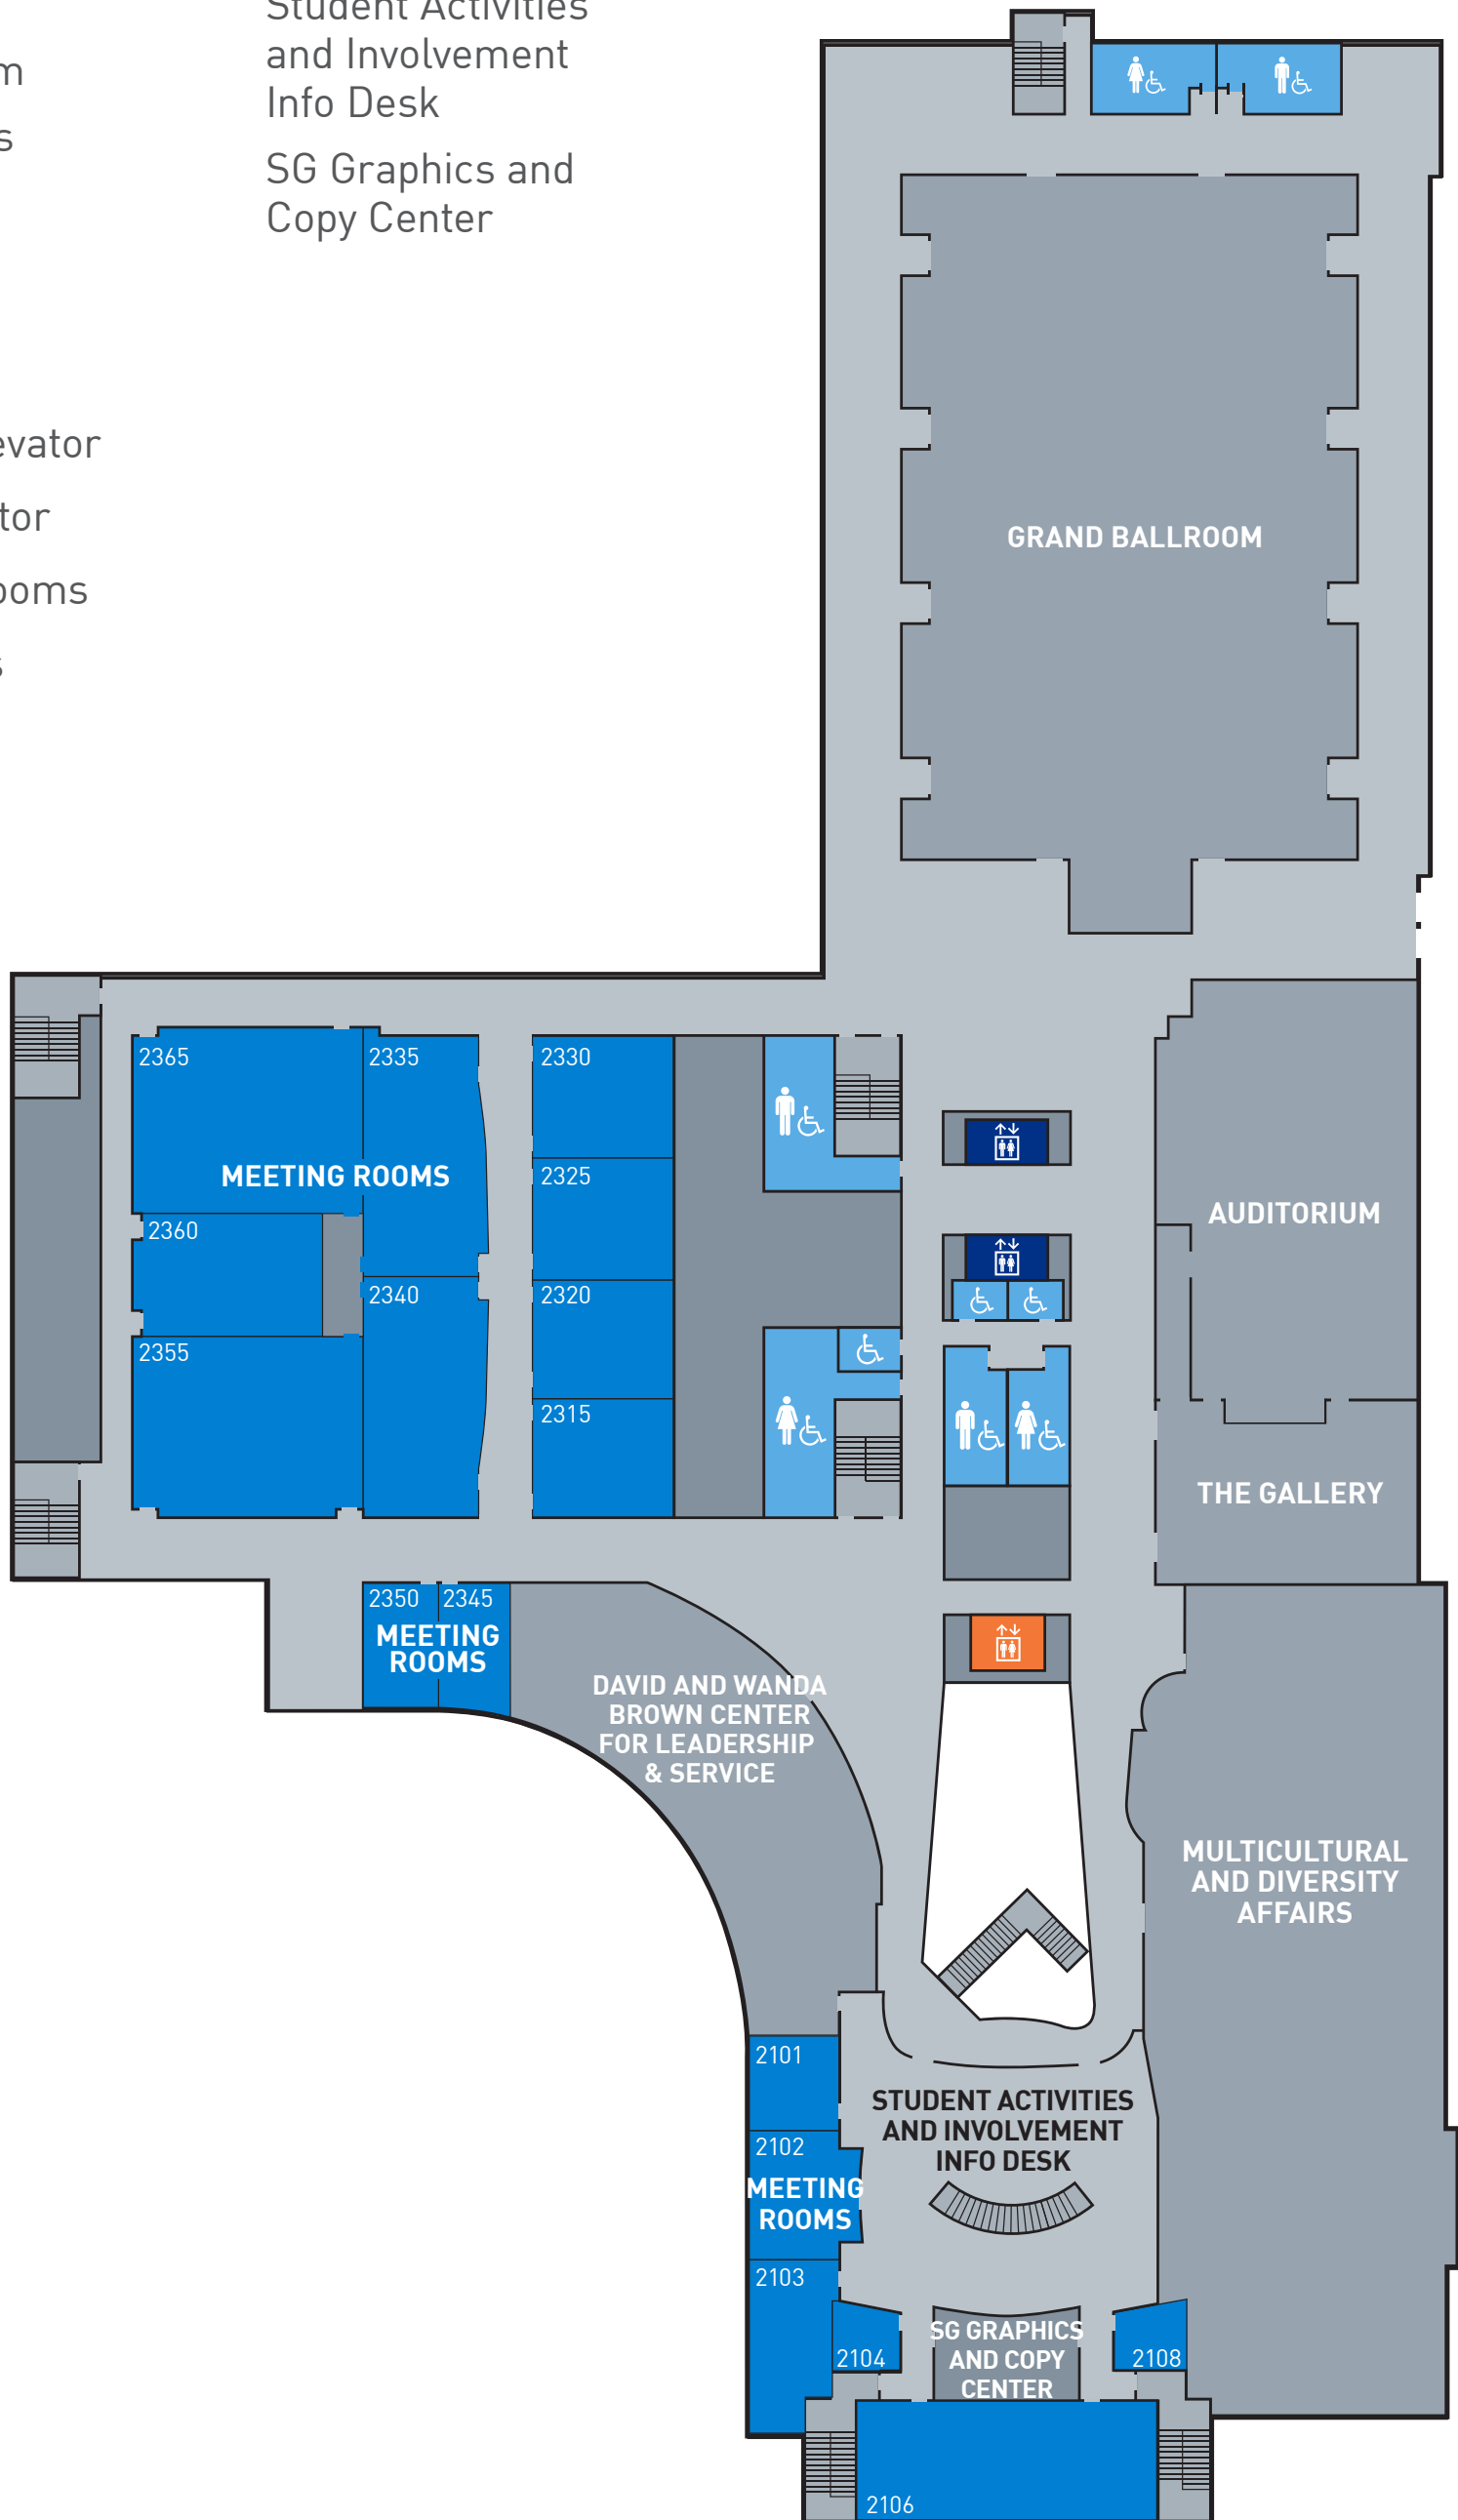

# GROUND LEVEL

Barbershop  
 Career Connections  
 Center  
 Game Room  
 Hotel Reception  
 Meeting Rooms  
 G310-G330  
 Orange & Brew

Senate Chamber  
 SG Bike Repair  
 UFPD Community  
 Service  
 USPS Mailbox  
 Wells Fargo

- Orange Elevator
- Blue Elevator
- Meeting Rooms
- Restrooms

# LEVEL 2

Auditorium  
 David and Wanda Brown  
 Center for Leadership  
 & Service  
 The Gallery  
 Grand Ballroom  
 Meeting Rooms  
 2101-2108

Meeting Rooms  
 2315-2365  
 Multicultural and  
 Diversity Affairs  
 Student Activities  
 and Involvement  
 Info Desk  
 SG Graphics and  
 Copy Center

# LEVEL 3

Meeting Rooms  
3305-3320  
Reflection Room  
Rion Ballroom  
Office of Sorority and  
Fraternity Affairs

Student Activities and  
Involvement  
Student Government  
Student Government  
Finance  
Student Legal Services