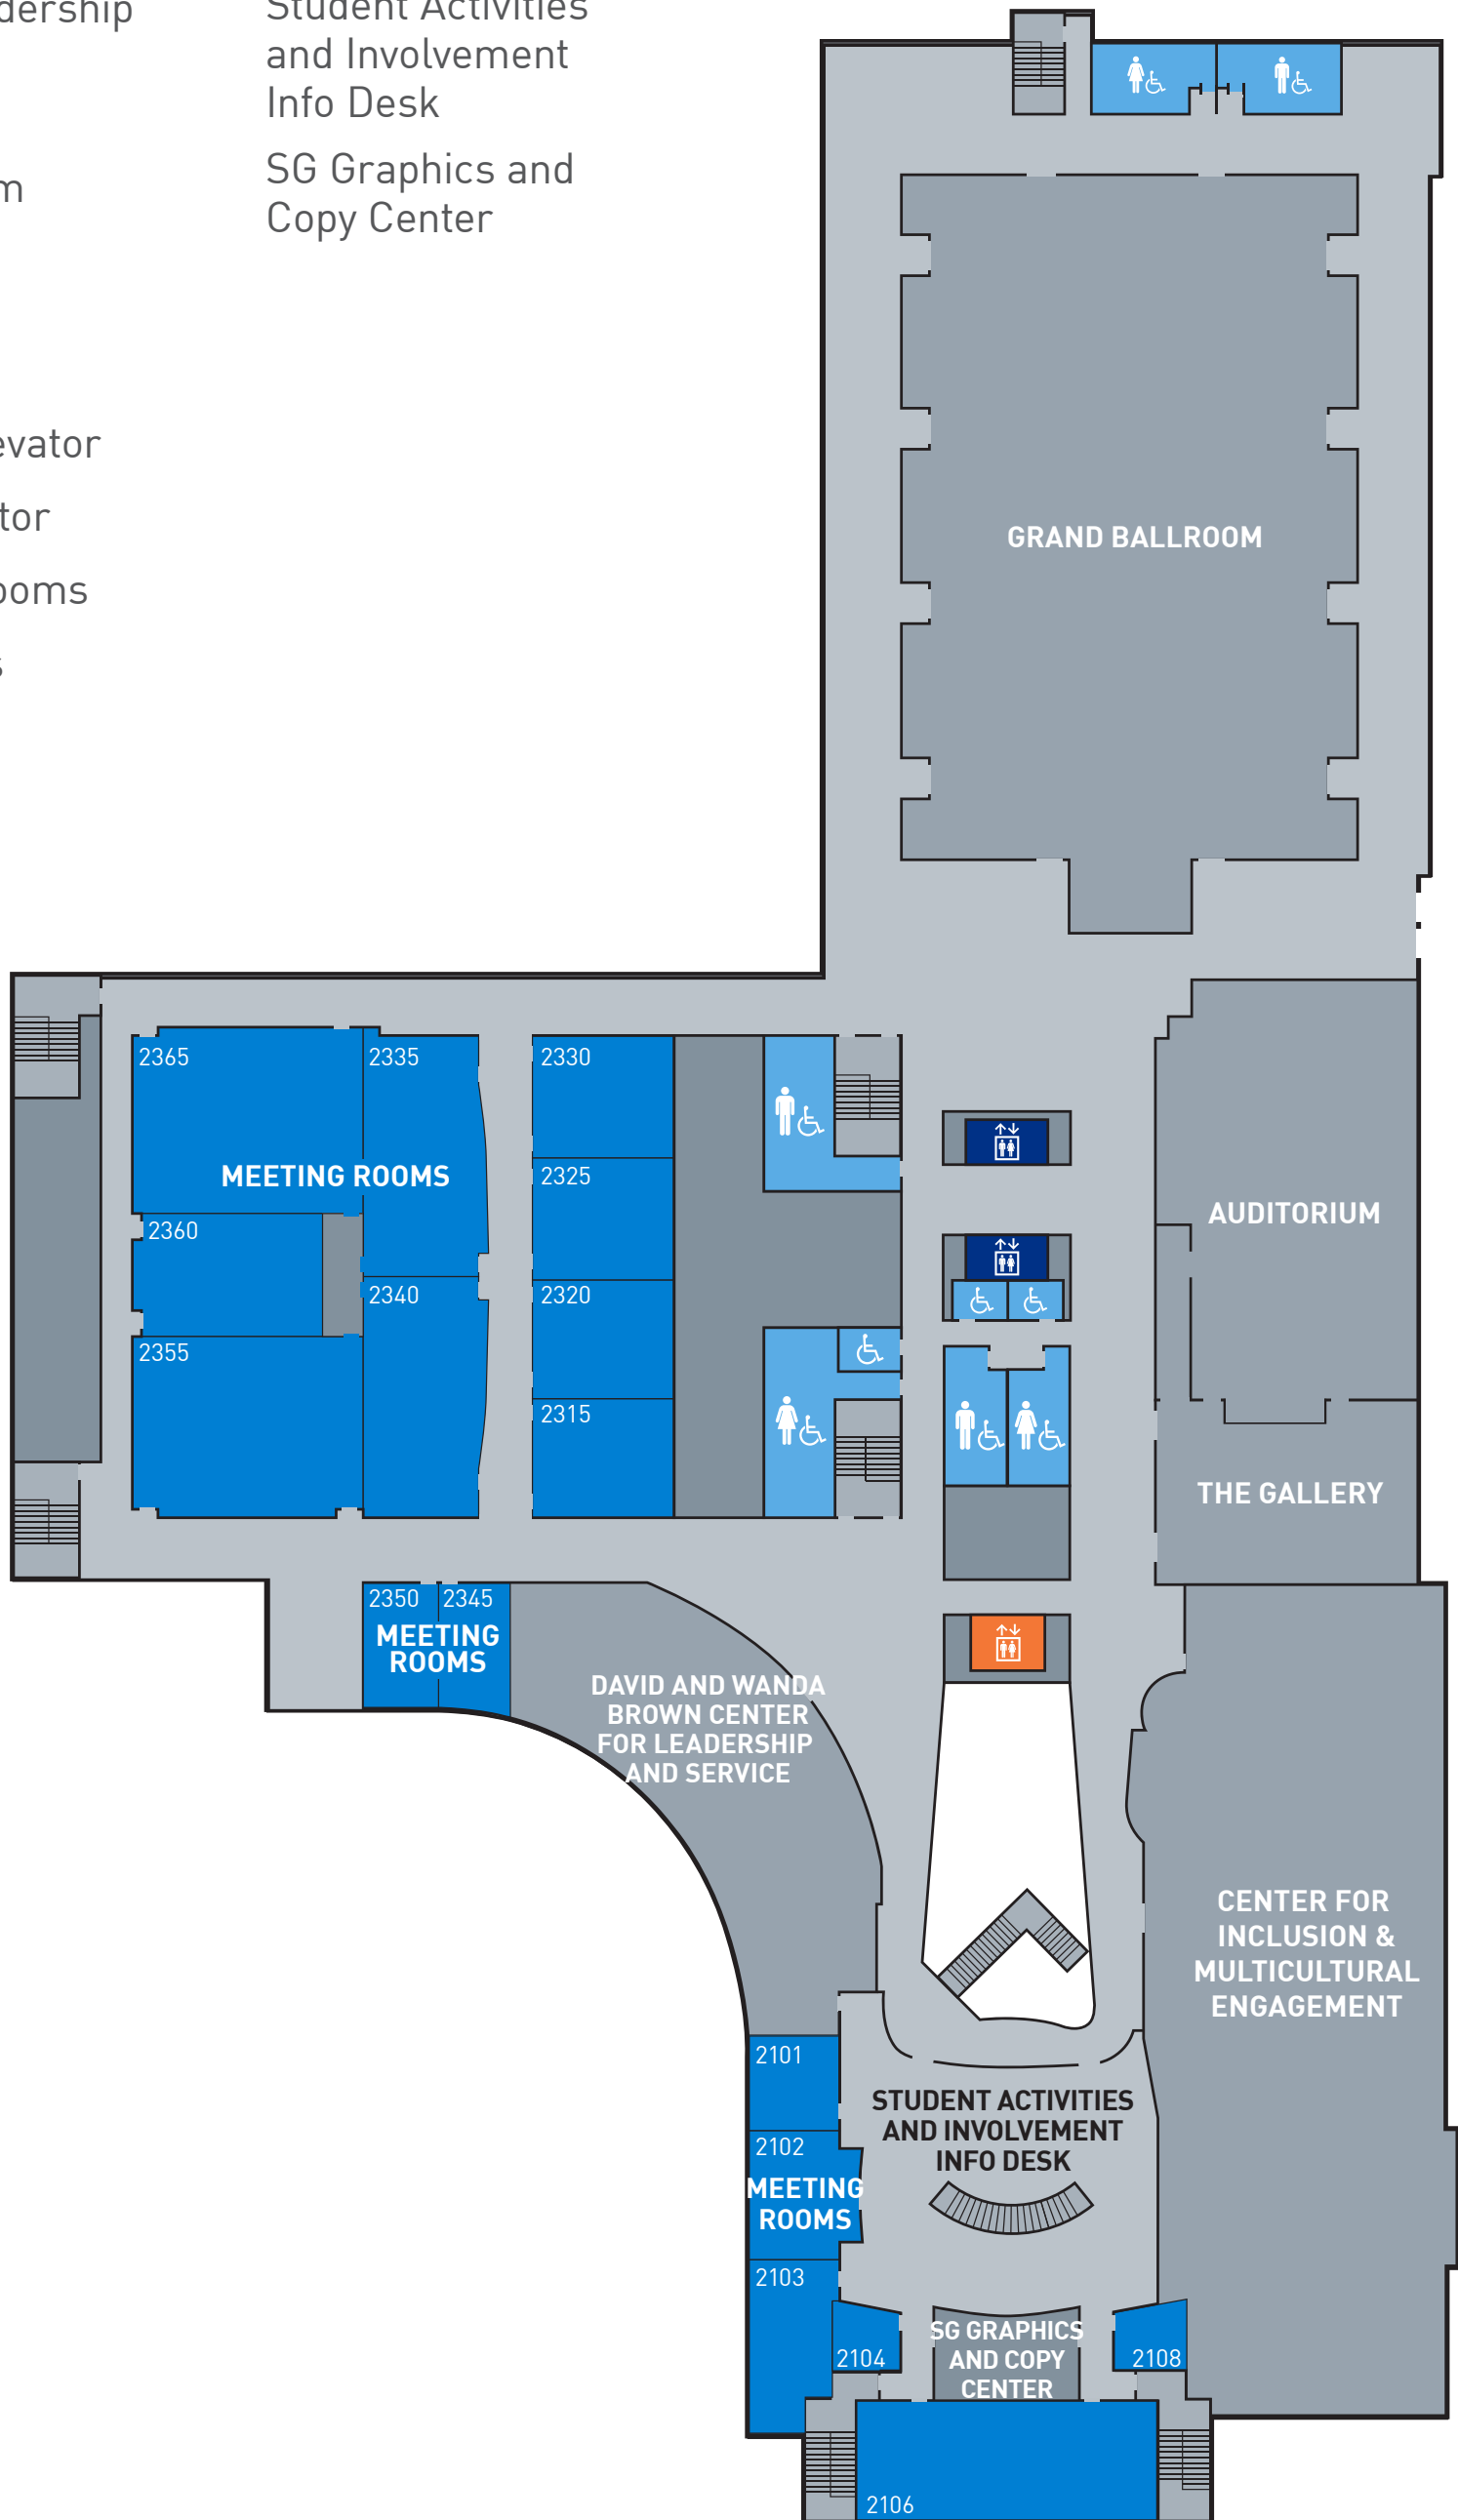

GROUND LEVEL

Barbershop
 Career Connections
 Center
 Game Room
 Hotel Reception
 Meeting Rooms
 G310-G330
 Orange & Brew

Senate Chamber
 SG Bike Repair
 UFPD Community
 Service
 USPS Mailbox
 Wells Fargo

- Orange Elevator
- Blue Elevator
- Meeting Rooms
- Restrooms

LEVEL 1

Career Connections Center
 Catering
 Constans Theatre
 Event Services
 Food Court
 GatorWell Health
 Promotion Services
 Information Desk

Reitz Union
 Administration
 UF Bookstore

 ACCESS TO
 Business Services
 Division
 Gator 1 Central
 Parking Garage
 Welcome Center

- Orange Elevator
- Blue Elevator
- Meeting Rooms
- Restrooms

LEVEL 2

Auditorium
 Center for Inclusion and Multicultural Engagement
 David and Wanda Brown Center for Leadership and Service
 The Gallery
 Grand Ballroom

Meeting Rooms 2101-2108
 Meeting Rooms 2315-2365
 Student Activities and Involvement Info Desk
 SG Graphics and Copy Center

- Orange Elevator
- Blue Elevator
- Meeting Rooms
- Restrooms

LEVEL 3

Meeting Rooms
3305-3320