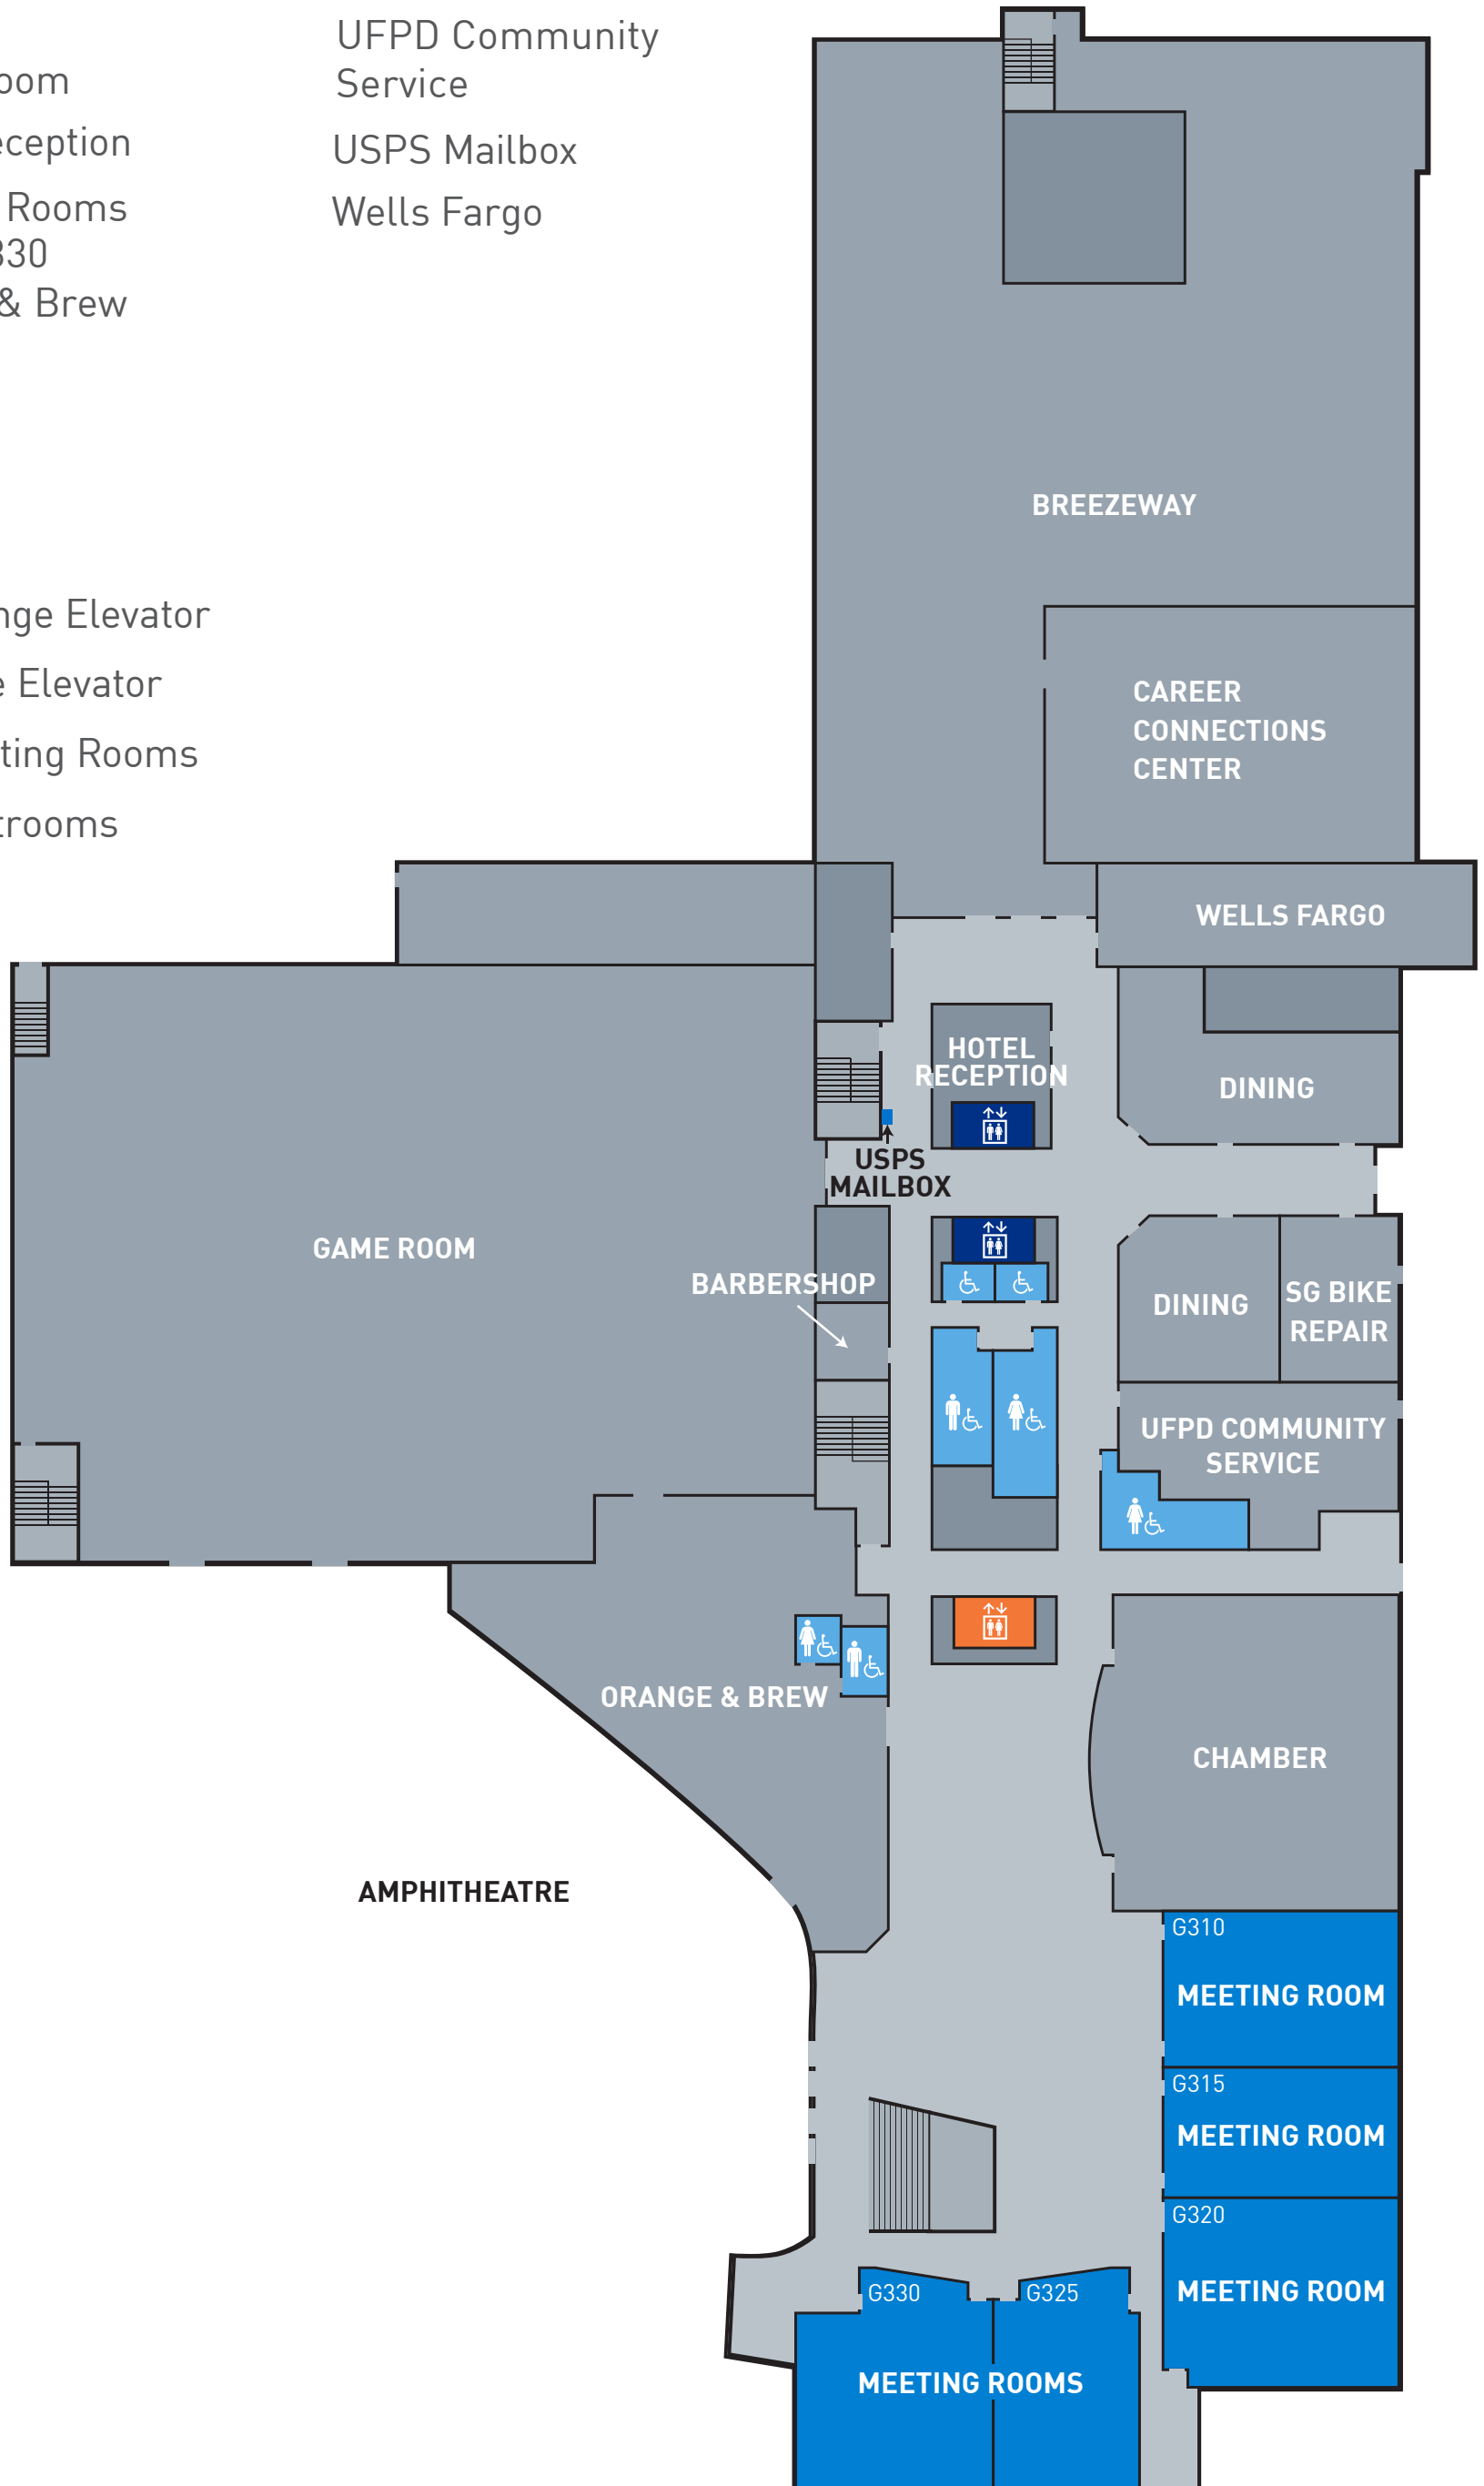

GROUND LEVEL

Barbershop
 Career Connections
 Center
 Game Room
 Hotel Reception
 Meeting Rooms
 G310-G330
 Orange & Brew

Senate Chamber
 SG Bike Repair
 UFPD Community
 Service
 USPS Mailbox
 Wells Fargo

- Orange Elevator
- Blue Elevator
- Meeting Rooms
- Restrooms

LEVEL 1

Career Connections Center
 Catering
 Constans Theatre
 Event Services
 Food Court
 GatorWell Health
 Promotion Services
 Information Desk

Reitz Union
 Administration
 UF Bookstore

 ACCESS TO
 Business Services
 Division
 Gator 1 Central
 Parking Garage
 Welcome Center

- Orange Elevator
- Blue Elevator
- Meeting Rooms
- Restrooms

LEVEL 2

Auditorium
 Center for Inclusion and Multicultural Engagement
 David and Wanda Brown Center for Leadership and Service
 The Gallery
 Grand Ballroom

Reflection Room

Rion Ballroom

Sorority and
Fraternity Life

Student Activities and
Involvement

Student Government

Student Government
Finance

Student Legal Services

- Orange Elevator
- Blue Elevator
- Meeting Rooms
- Restrooms