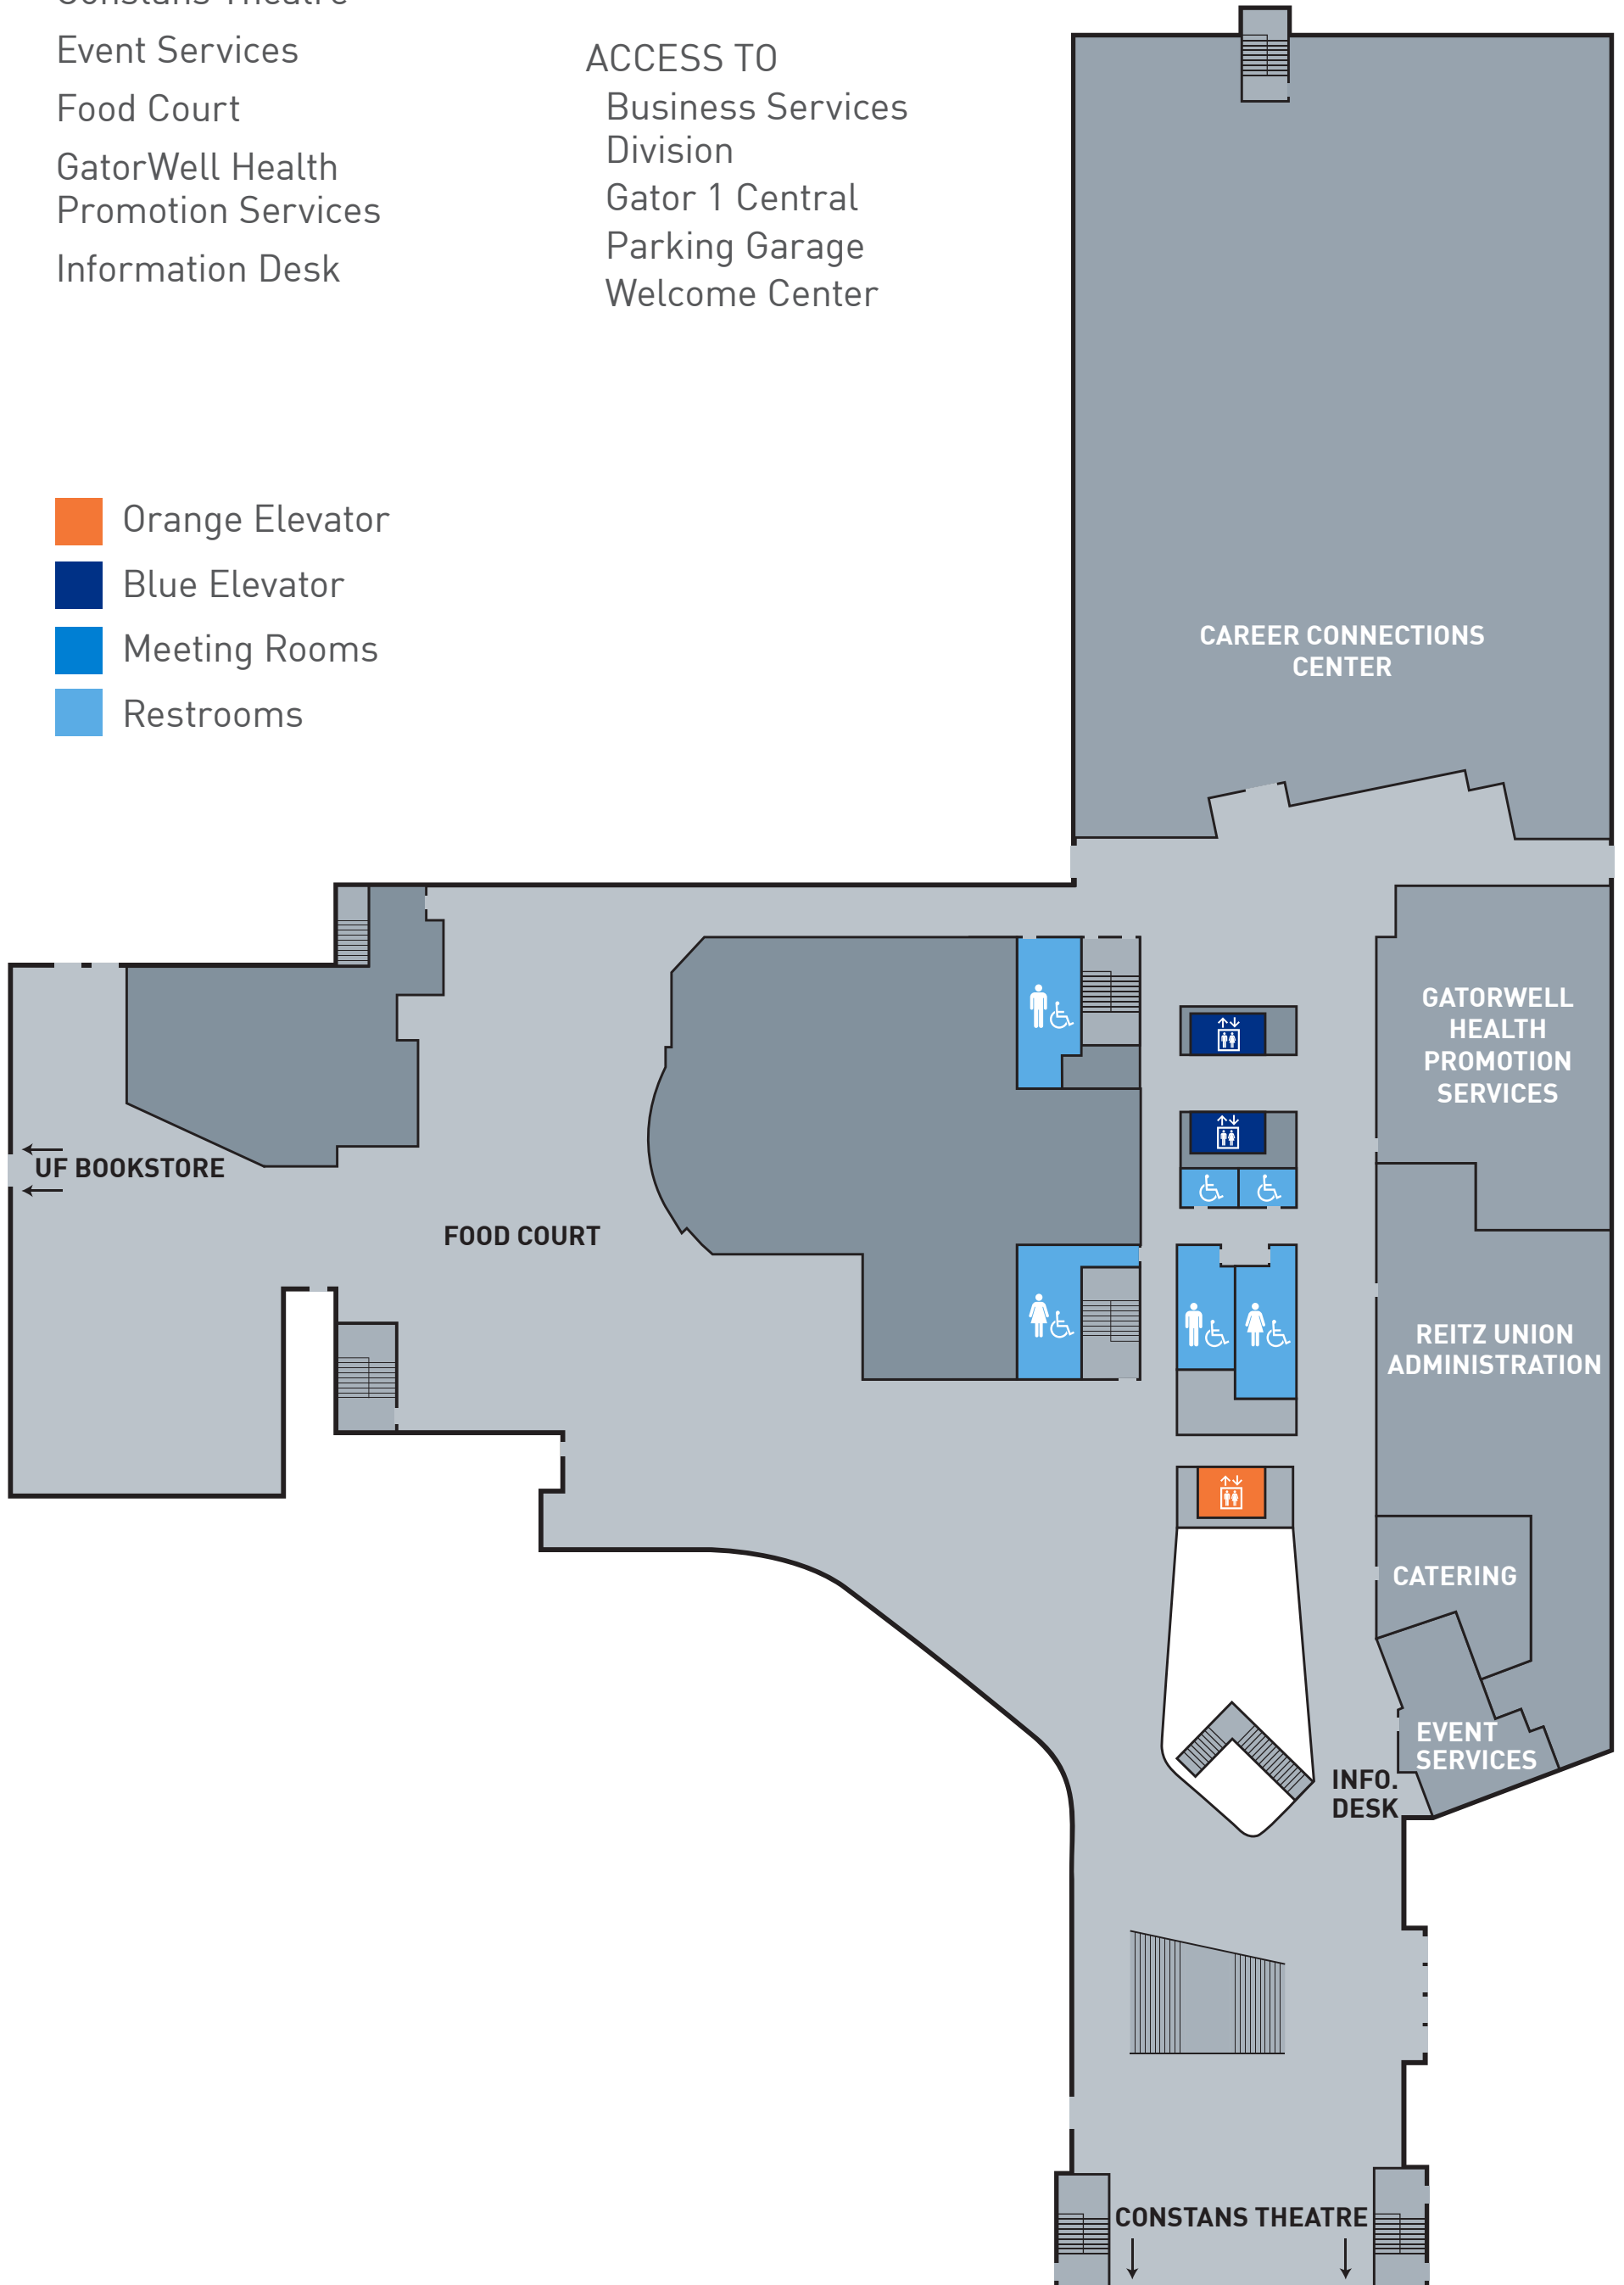

GROUND LEVEL

Barbershop
 Career Connections
 Center
 Game Room
 Hotel Reception
 Meeting Rooms
 G310-G330
 Orange & Brew

Senate Chamber
 SG Bike Repair
 UFPD Community
 Service
 USPS Mailbox
 Wells Fargo

- Orange Elevator
- Blue Elevator
- Meeting Rooms
- Restrooms

LEVEL 1

Career Connections Center
 Catering
 Constans Theatre
 Event Services
 Food Court
 GatorWell Health
 Promotion Services
 Information Desk

Reitz Union
 Administration
 UF Bookstore

 ACCESS TO
 Business Services
 Division
 Gator 1 Central
 Parking Garage
 Welcome Center

- Orange Elevator
- Blue Elevator
- Meeting Rooms
- Restrooms

LEVEL 2

Auditorium
 Center for Inclusion and Multicultural Engagement
 David and Wanda Brown Center for Leadership and Service
 The Gallery
 Grand Ballroom

Meeting Rooms 2101-2108
 Meeting Rooms 2315-2365
 Student Activities and Involvement Info Desk
 SG Graphics and Copy Center

- Orange Elevator
- Blue Elevator
- Meeting Rooms
- Restrooms

LEVEL 3

Meeting Rooms
3305-3320