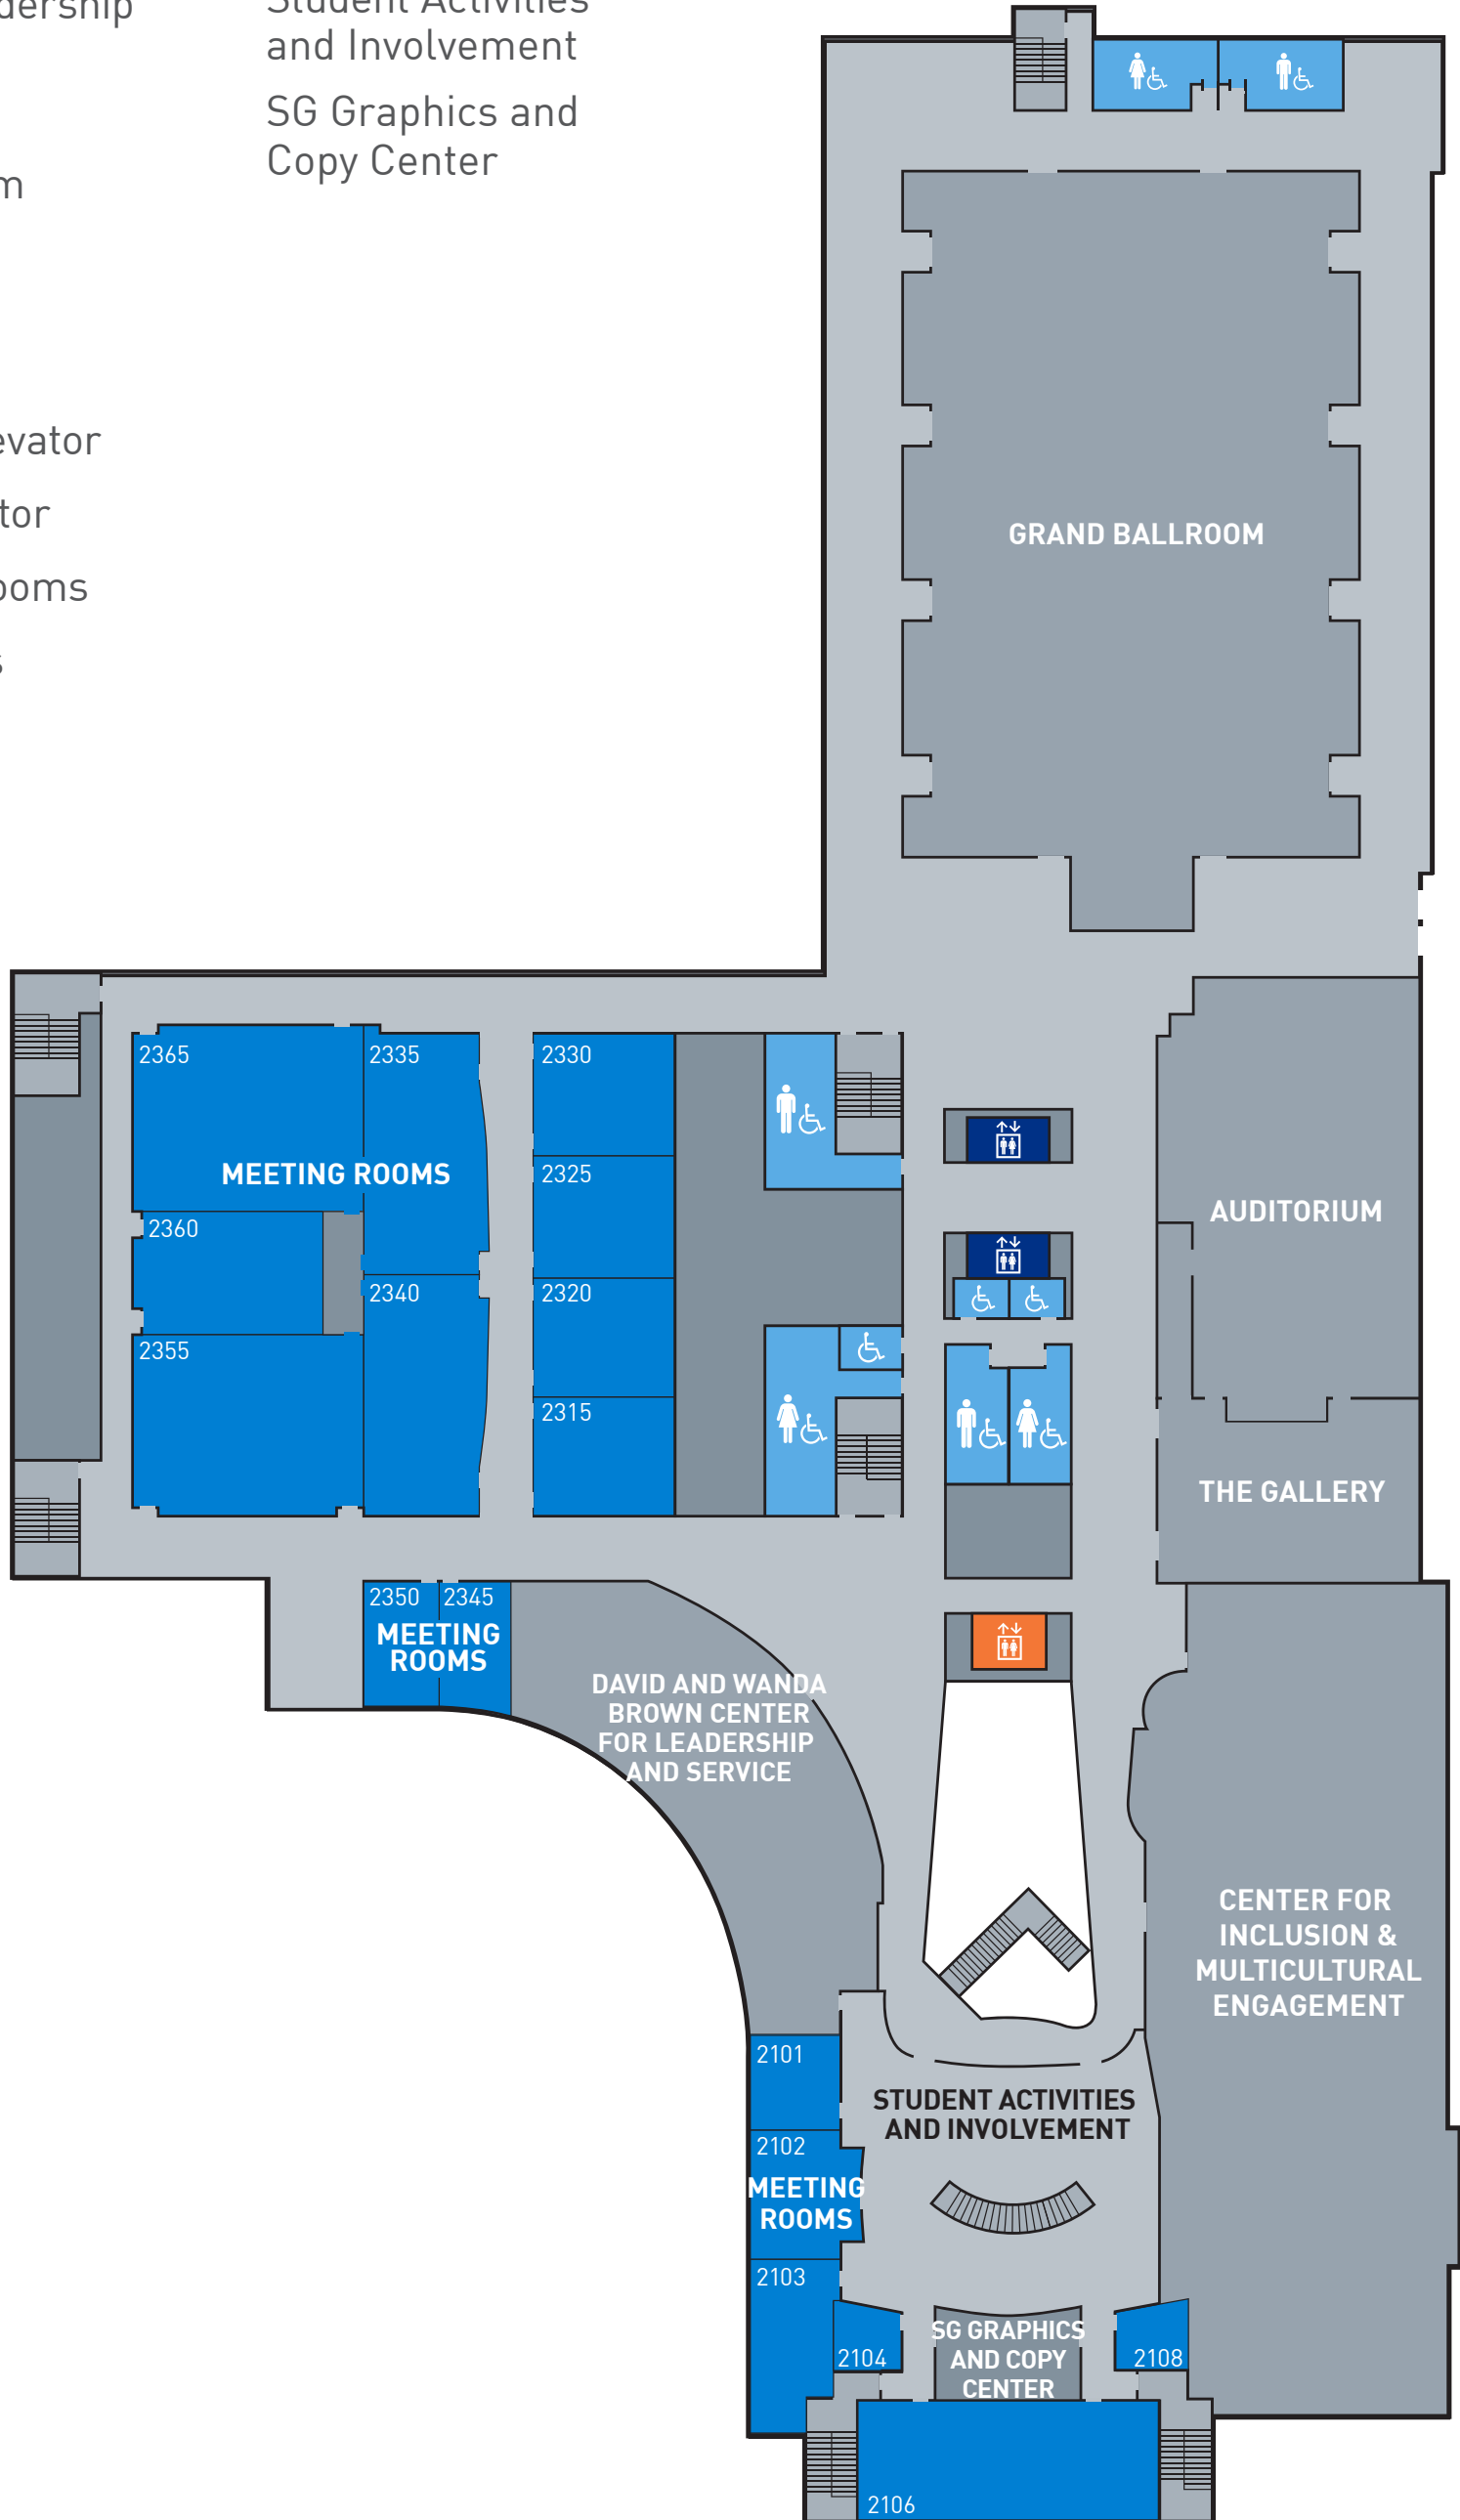

GROUND LEVEL

Barbershop
Career Connections
Center
Game Room
Hotel Reception
Meeting Rooms
G310-G330
Orange & Brew

Senate Chamber
SG Bike Repair
Wells Fargo

- Orange Elevator
- Blue Elevator
- Meeting Rooms
- Restrooms

- Orange Elevator
- Blue Elevator
- Meeting Rooms
- Restrooms

LEVEL 2

Auditorium
 Center for Inclusion and
 Multicultural Engagement
 David and Wanda Brown
 Center for Leadership
 and Service
 The Gallery
 Grand Ballroom

Meeting Rooms
 2101-2108
 Meeting Rooms
 2315-2365
 Student Activities
 and Involvement
 SG Graphics and
 Copy Center

- Orange Elevator
- Blue Elevator
- Meeting Rooms
- Restrooms

LEVEL 3

Meeting Rooms
3305-3320

Reflection Room

Rion Ballroom

Sorority and
Fraternity Life

Student Activities and
Involvement

Student Government

Student Government
Finance

Student Legal Services

- Orange Elevator
- Blue Elevator
- Meeting Rooms
- Restrooms