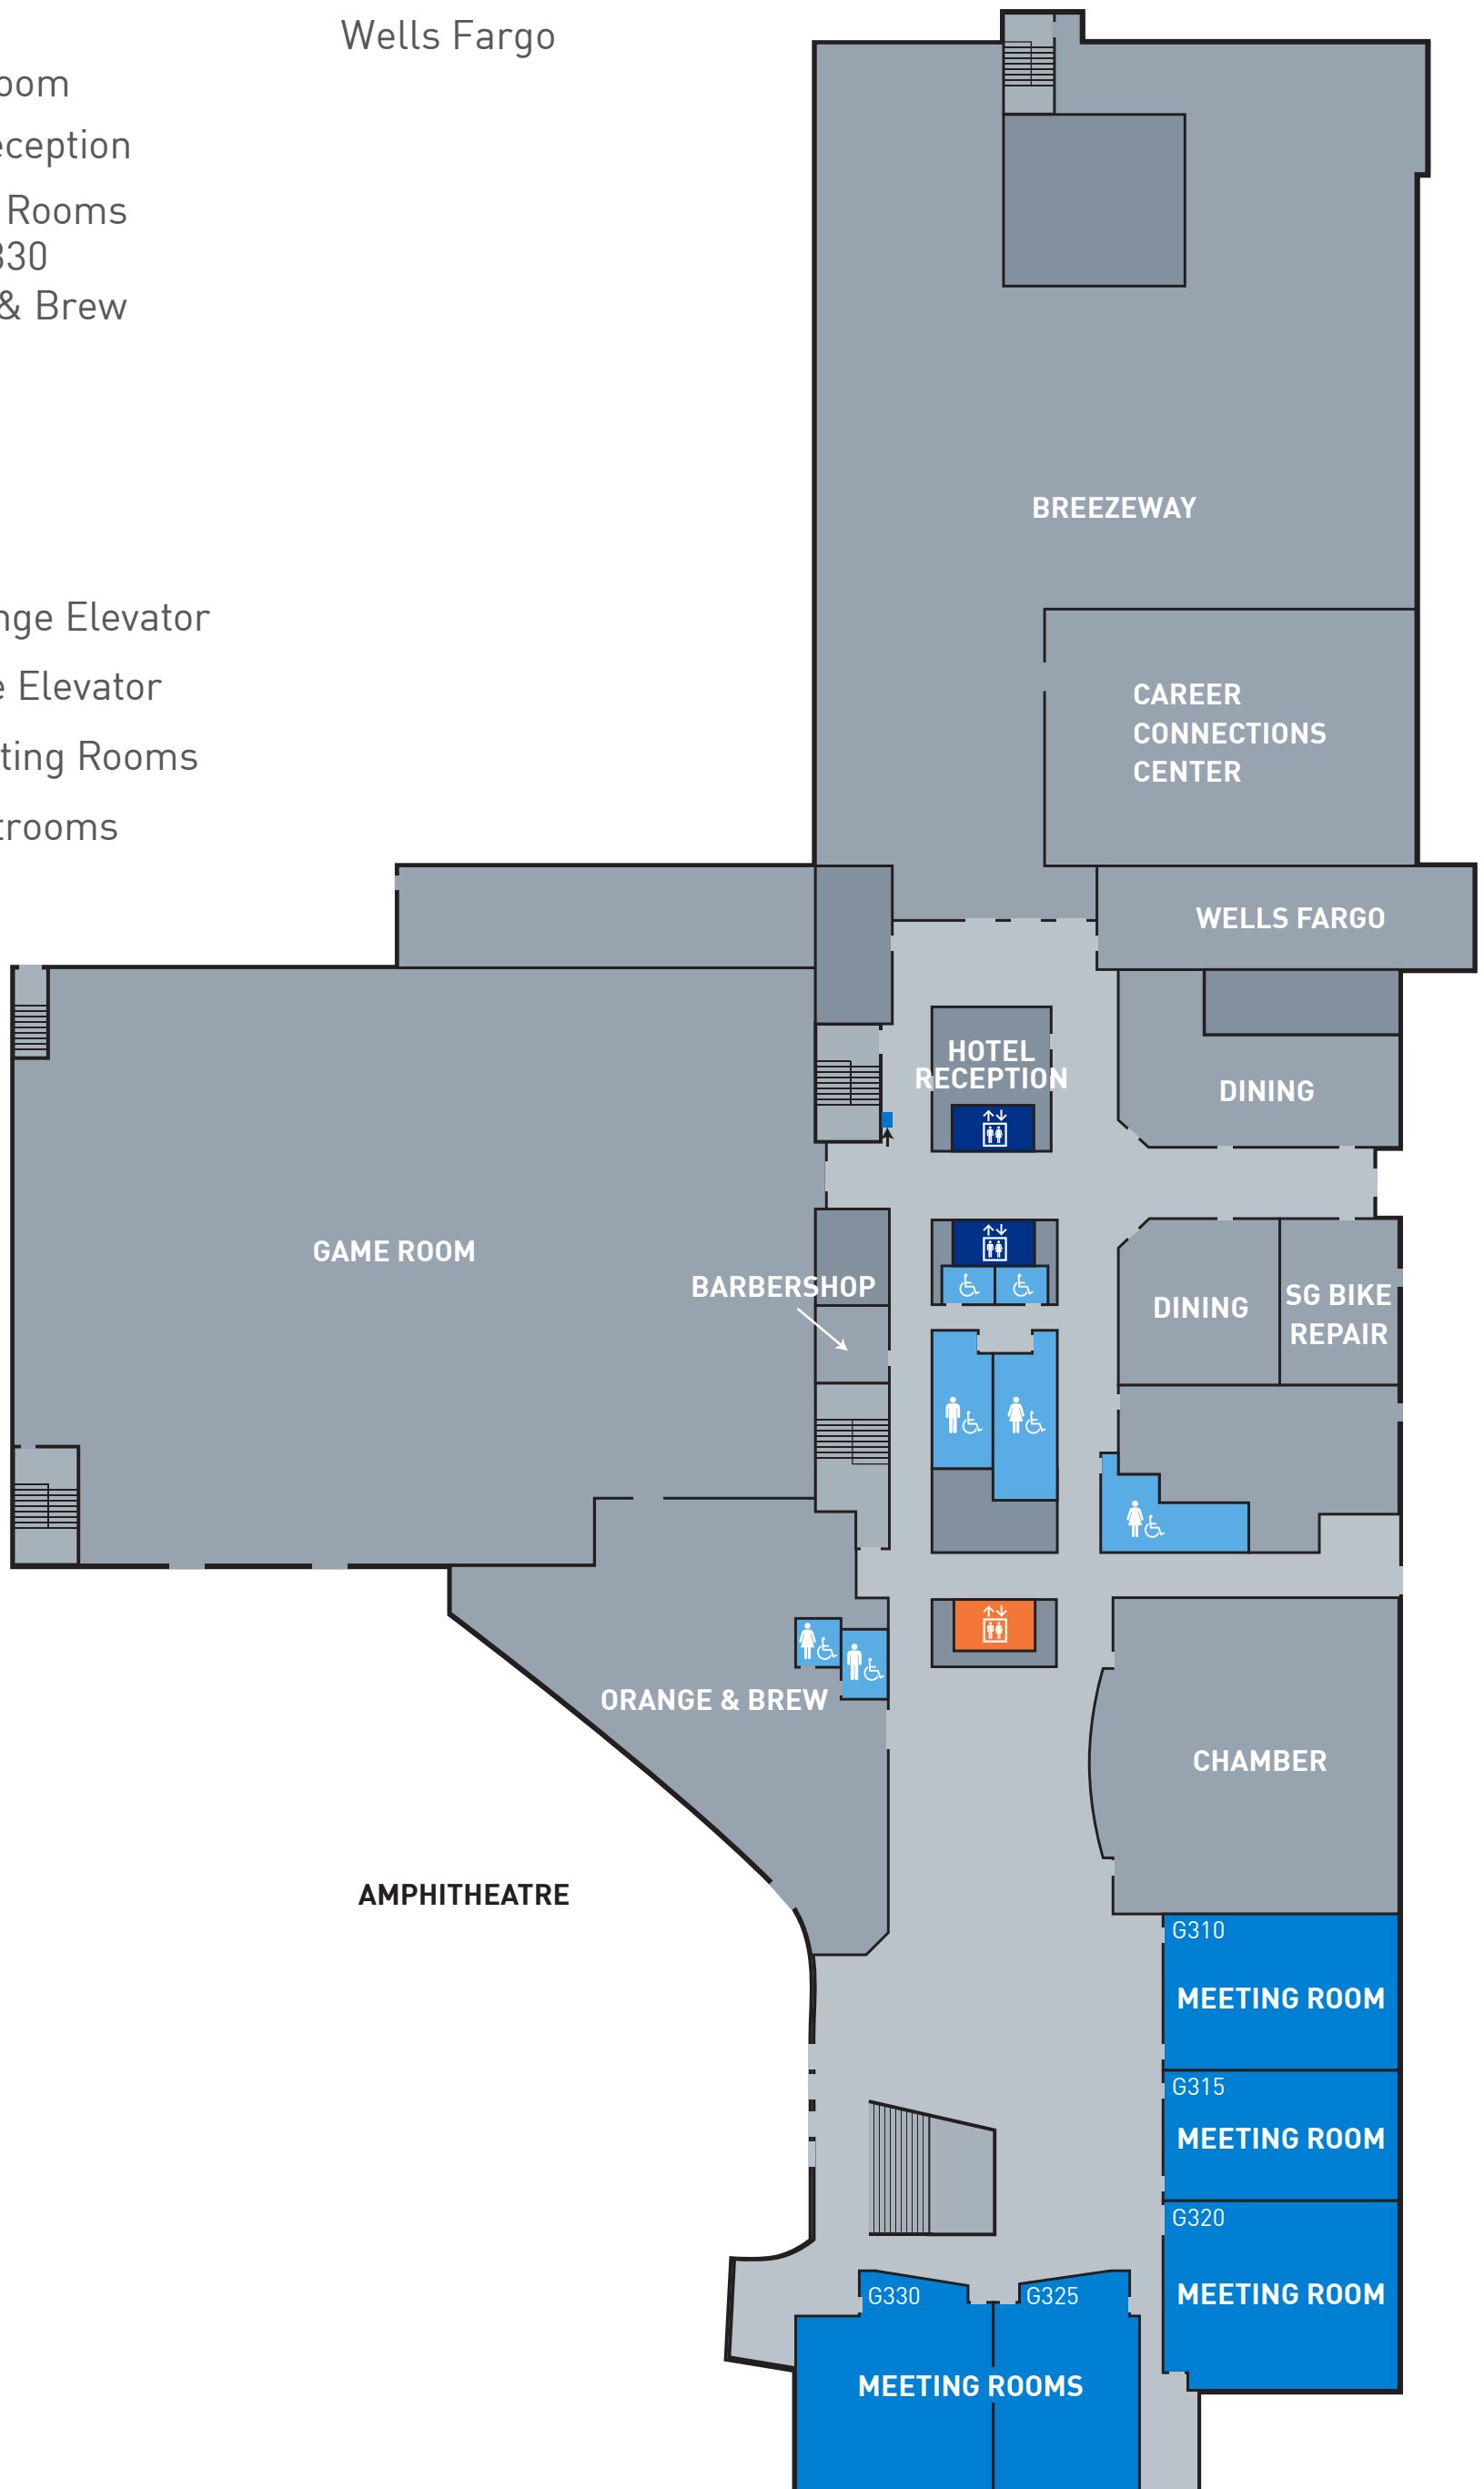

GROUND LEVEL

Barbershop
Career Connections
Center
Game Room
Hotel Reception
Meeting Rooms
G310-G330
Orange & Brew

Senate Chamber
SG Bike Repair
Wells Fargo

- Orange Elevator
- Blue Elevator
- Meeting Rooms
- Restrooms

LEVEL 1

Career Connections Center
 Catering
 Constans Theatre
 Event Services
 Food Court
 GatorWell Health
 Promotion Services
 Information Desk

Reitz Union
 Administration
 UF Bookstore

ACCESS TO
 Business Services
 Division
 Gator 1 Central
 Parking Garage
 Welcome Center

- Orange Elevator
- Blue Elevator
- Meeting Rooms
- Restrooms

LEVEL 2

Auditorium
 Center for Inclusion and
 Multicultural Engagement
 David and Wanda Brown
 Center for Leadership
 and Service
 The Gallery
 Grand Ballroom

Reflection Room

Rion Ballroom

Sorority and
Fraternity Life

Student Activities and
Involvement

Student Government

Student Government
Finance

Student Legal Services

- Orange Elevator
- Blue Elevator
- Meeting Rooms
- Restrooms