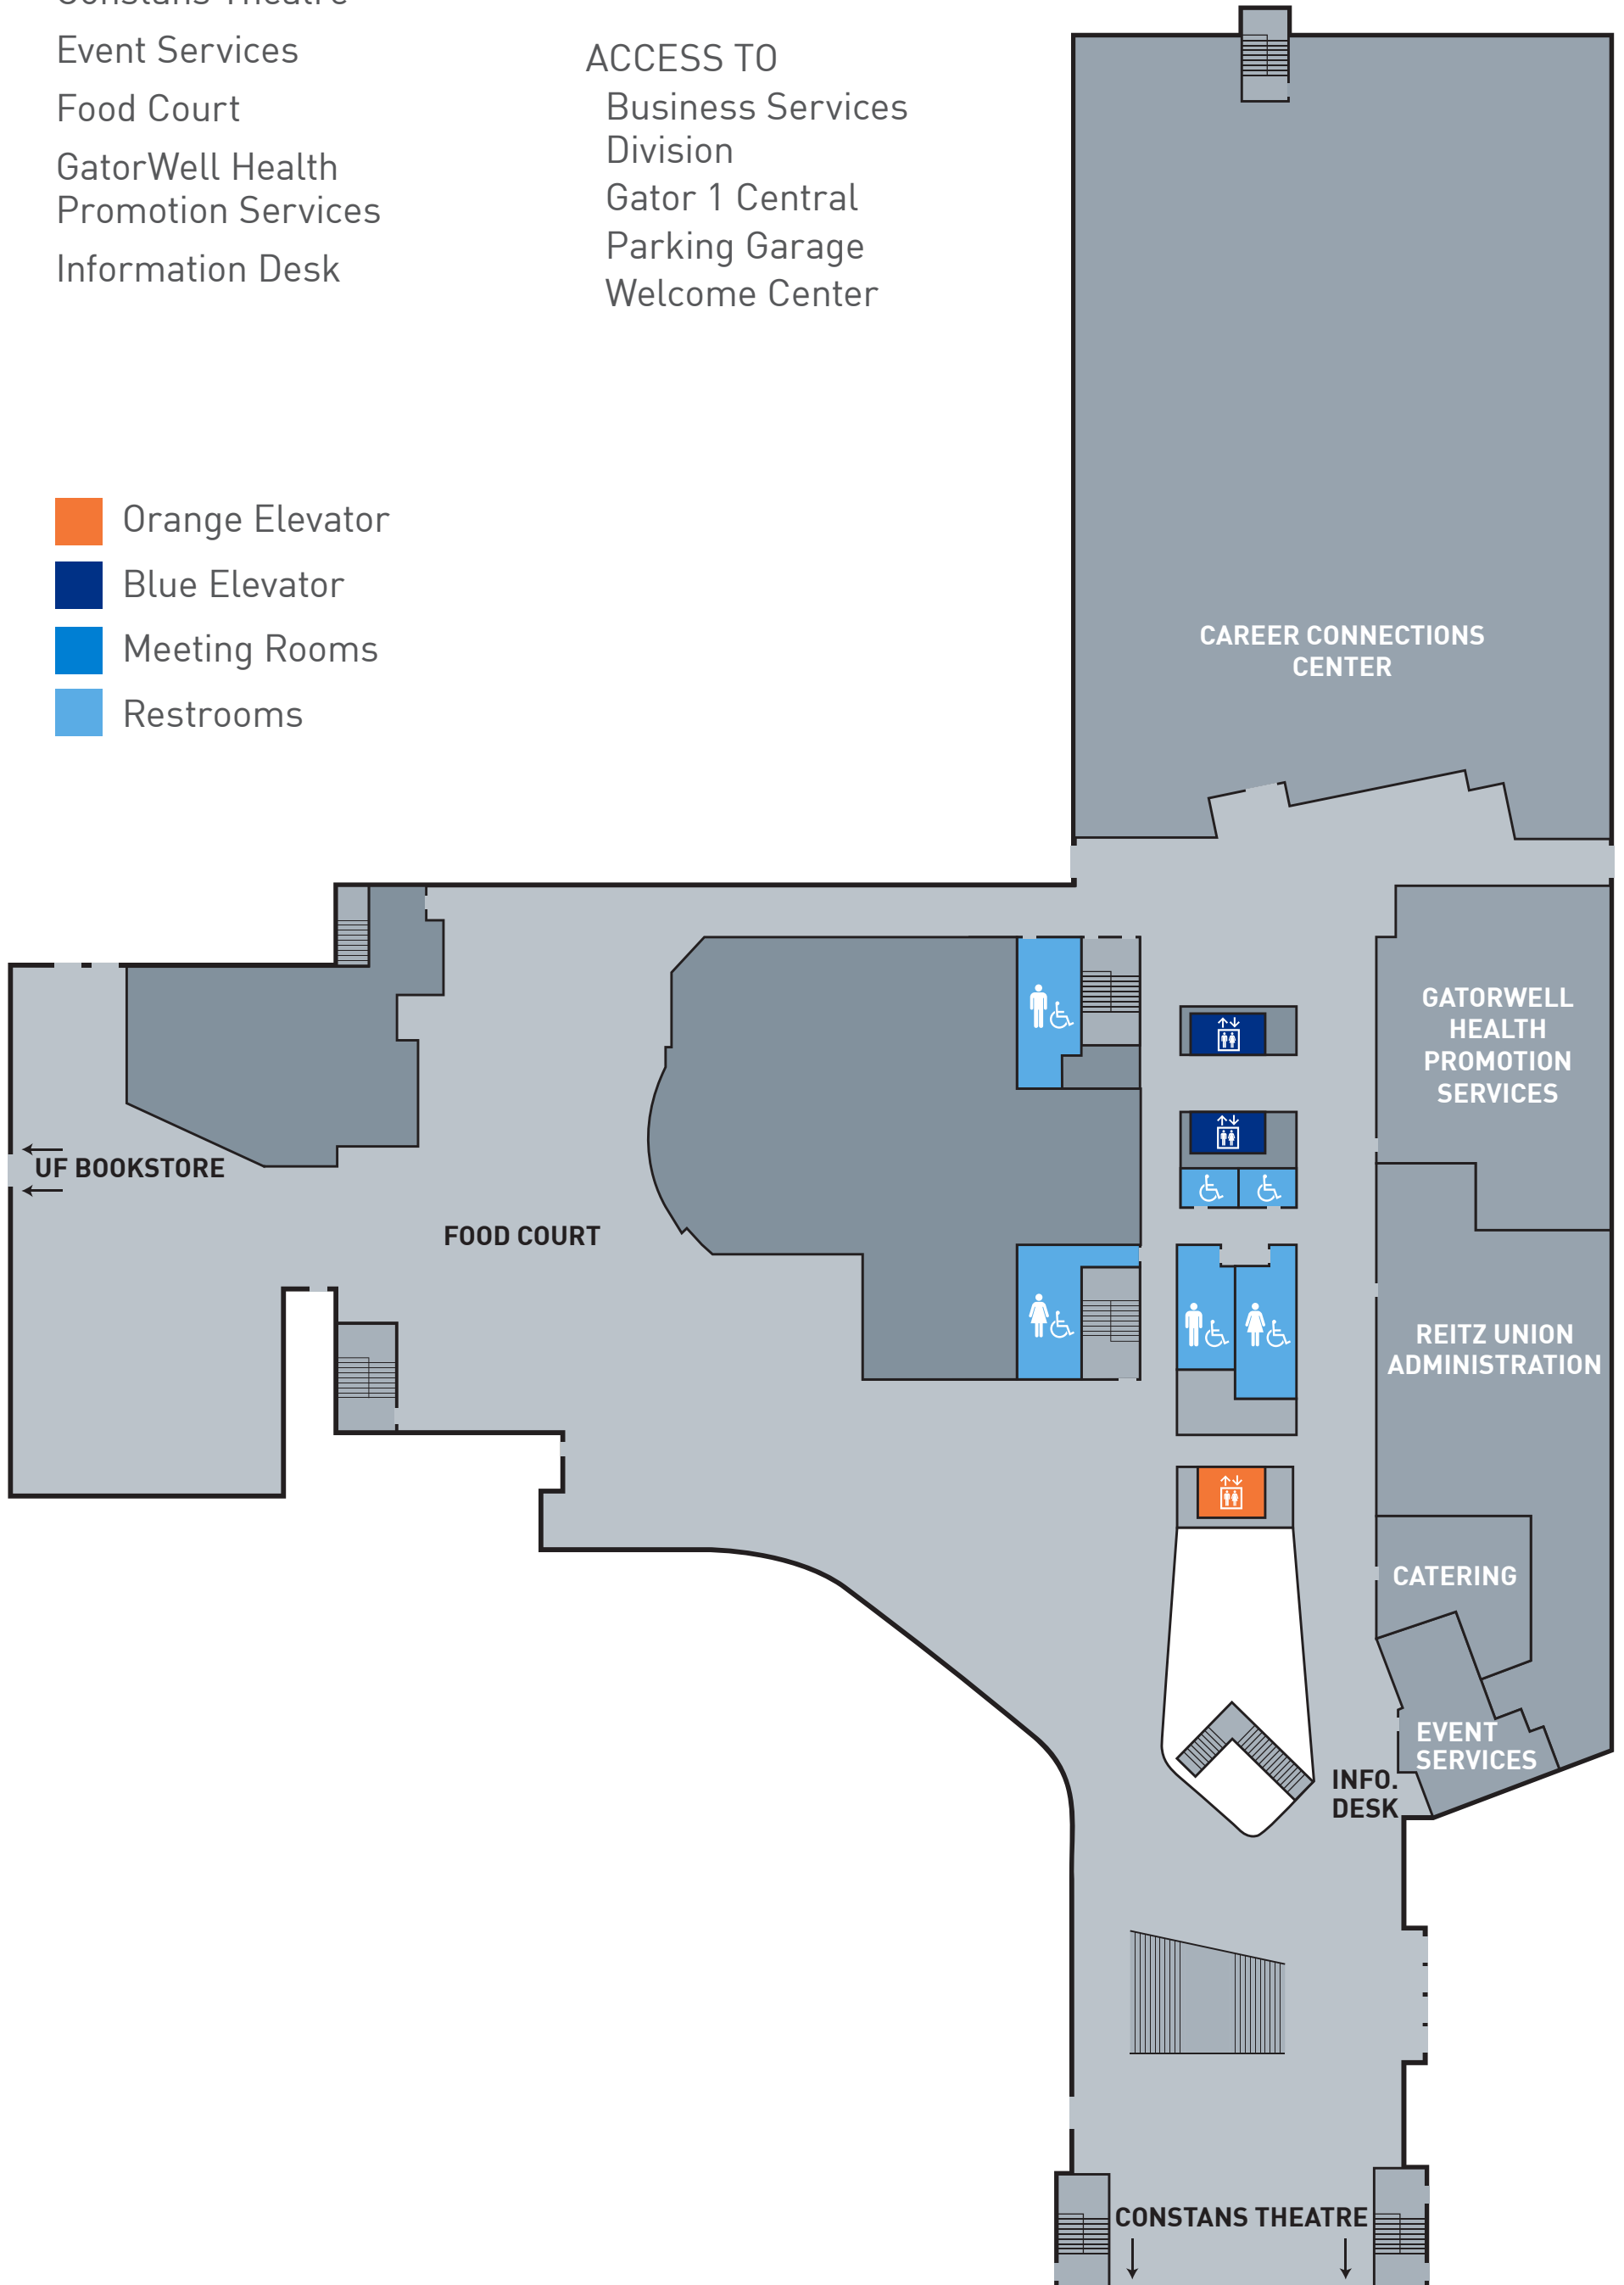

GROUND LEVEL

Barbershop
Career Connections
Center
Game Room
Hotel Reception
Meeting Rooms
G310-G330
Orange & Brew

Senate Chamber
SG Bike Repair
Wells Fargo

- Orange Elevator
- Blue Elevator
- Meeting Rooms
- Restrooms

LEVEL 1

Career Connections Center
 Catering
 Constans Theatre
 Event Services
 Food Court
 GatorWell Health
 Promotion Services
 Information Desk

Reitz Union
 Administration
 UF Bookstore

ACCESS TO
 Business Services
 Division
 Gator 1 Central
 Parking Garage
 Welcome Center

- Orange Elevator
- Blue Elevator
- Meeting Rooms
- Restrooms

LEVEL 2

Auditorium
 Center for Inclusion and
 Multicultural Engagement
 David and Wanda Brown
 Center for Leadership
 and Service
 The Gallery
 Grand Ballroom

Reflection Room

Rion Ballroom

Sorority and
Fraternity Life

Student Activities and
Involvement

Student Government

Student Government
Finance

Student Legal Services

- Orange Elevator
- Blue Elevator
- Meeting Rooms
- Restrooms