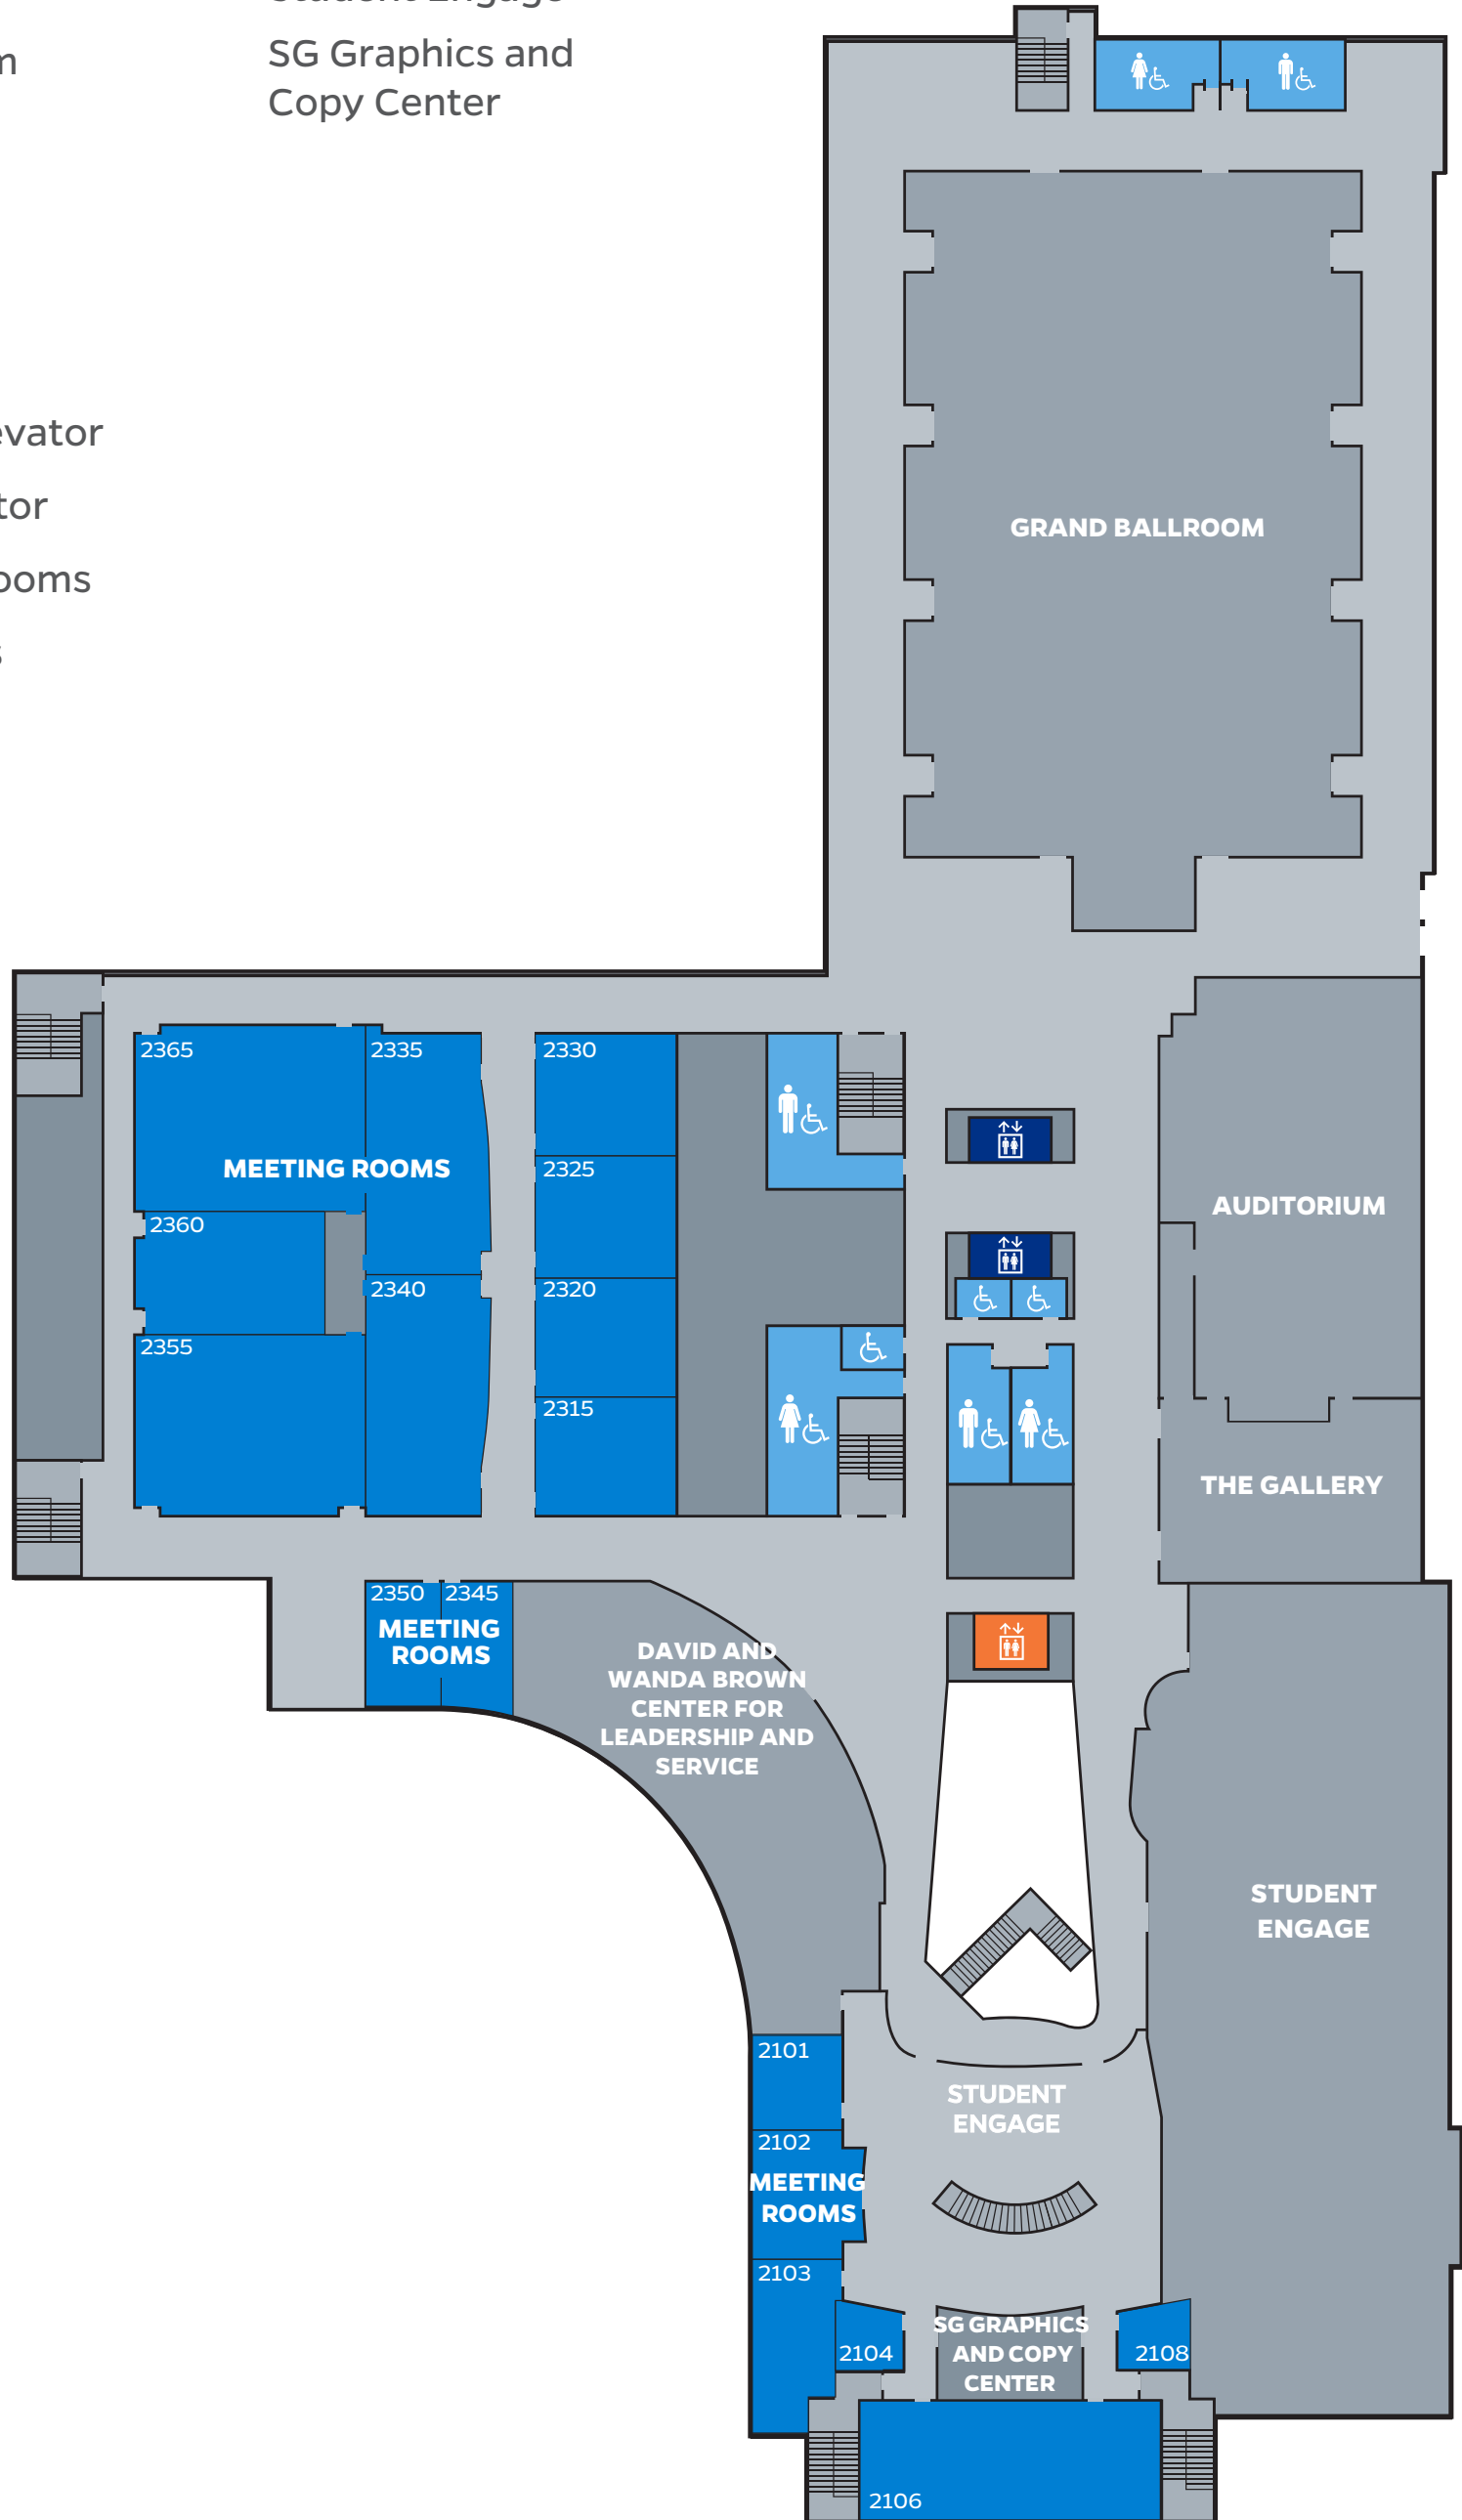

GROUND LEVEL

- Barbershop
- Career Connections Center
- Game Room
- Hotel Reception
- Meeting Rooms
G310-G330 Orange & Brew
- Senate Chamber
- SG Bike Repair
- Wells Fargo

- Orange Elevator
- Blue Elevator
- Meeting Rooms
- Restrooms

LEVEL 1

Career Connections Center
Catering
Constans Theatre
Event Services
Food Court
GatorWell Health
Promotion Services
Information Desk

Reitz Union
Administration
UF Bookstore

ACCESS TO:
Business Services
Division
Gator 1 Central
Parking Garage
Welcome Center

- Orange Elevator
- Blue Elevator
- Meeting Rooms
- Restrooms

LEVEL 2

Auditorium
David and Wanda
Brown Center for
Leadership and Service
The Gallery
Grand Ballroom

Meeting Rooms
2101-2108
Meeting Rooms
2315-2365
Student Engage
SG Graphics and
Copy Center

- Orange Elevator
- Blue Elevator
- Meeting Rooms
- Restrooms

LEVEL 3

Meeting Rooms
3305-3320

Reflection Room

Rion Ballroom

Sorority and
Fraternity Life

Student Engage

Student Government