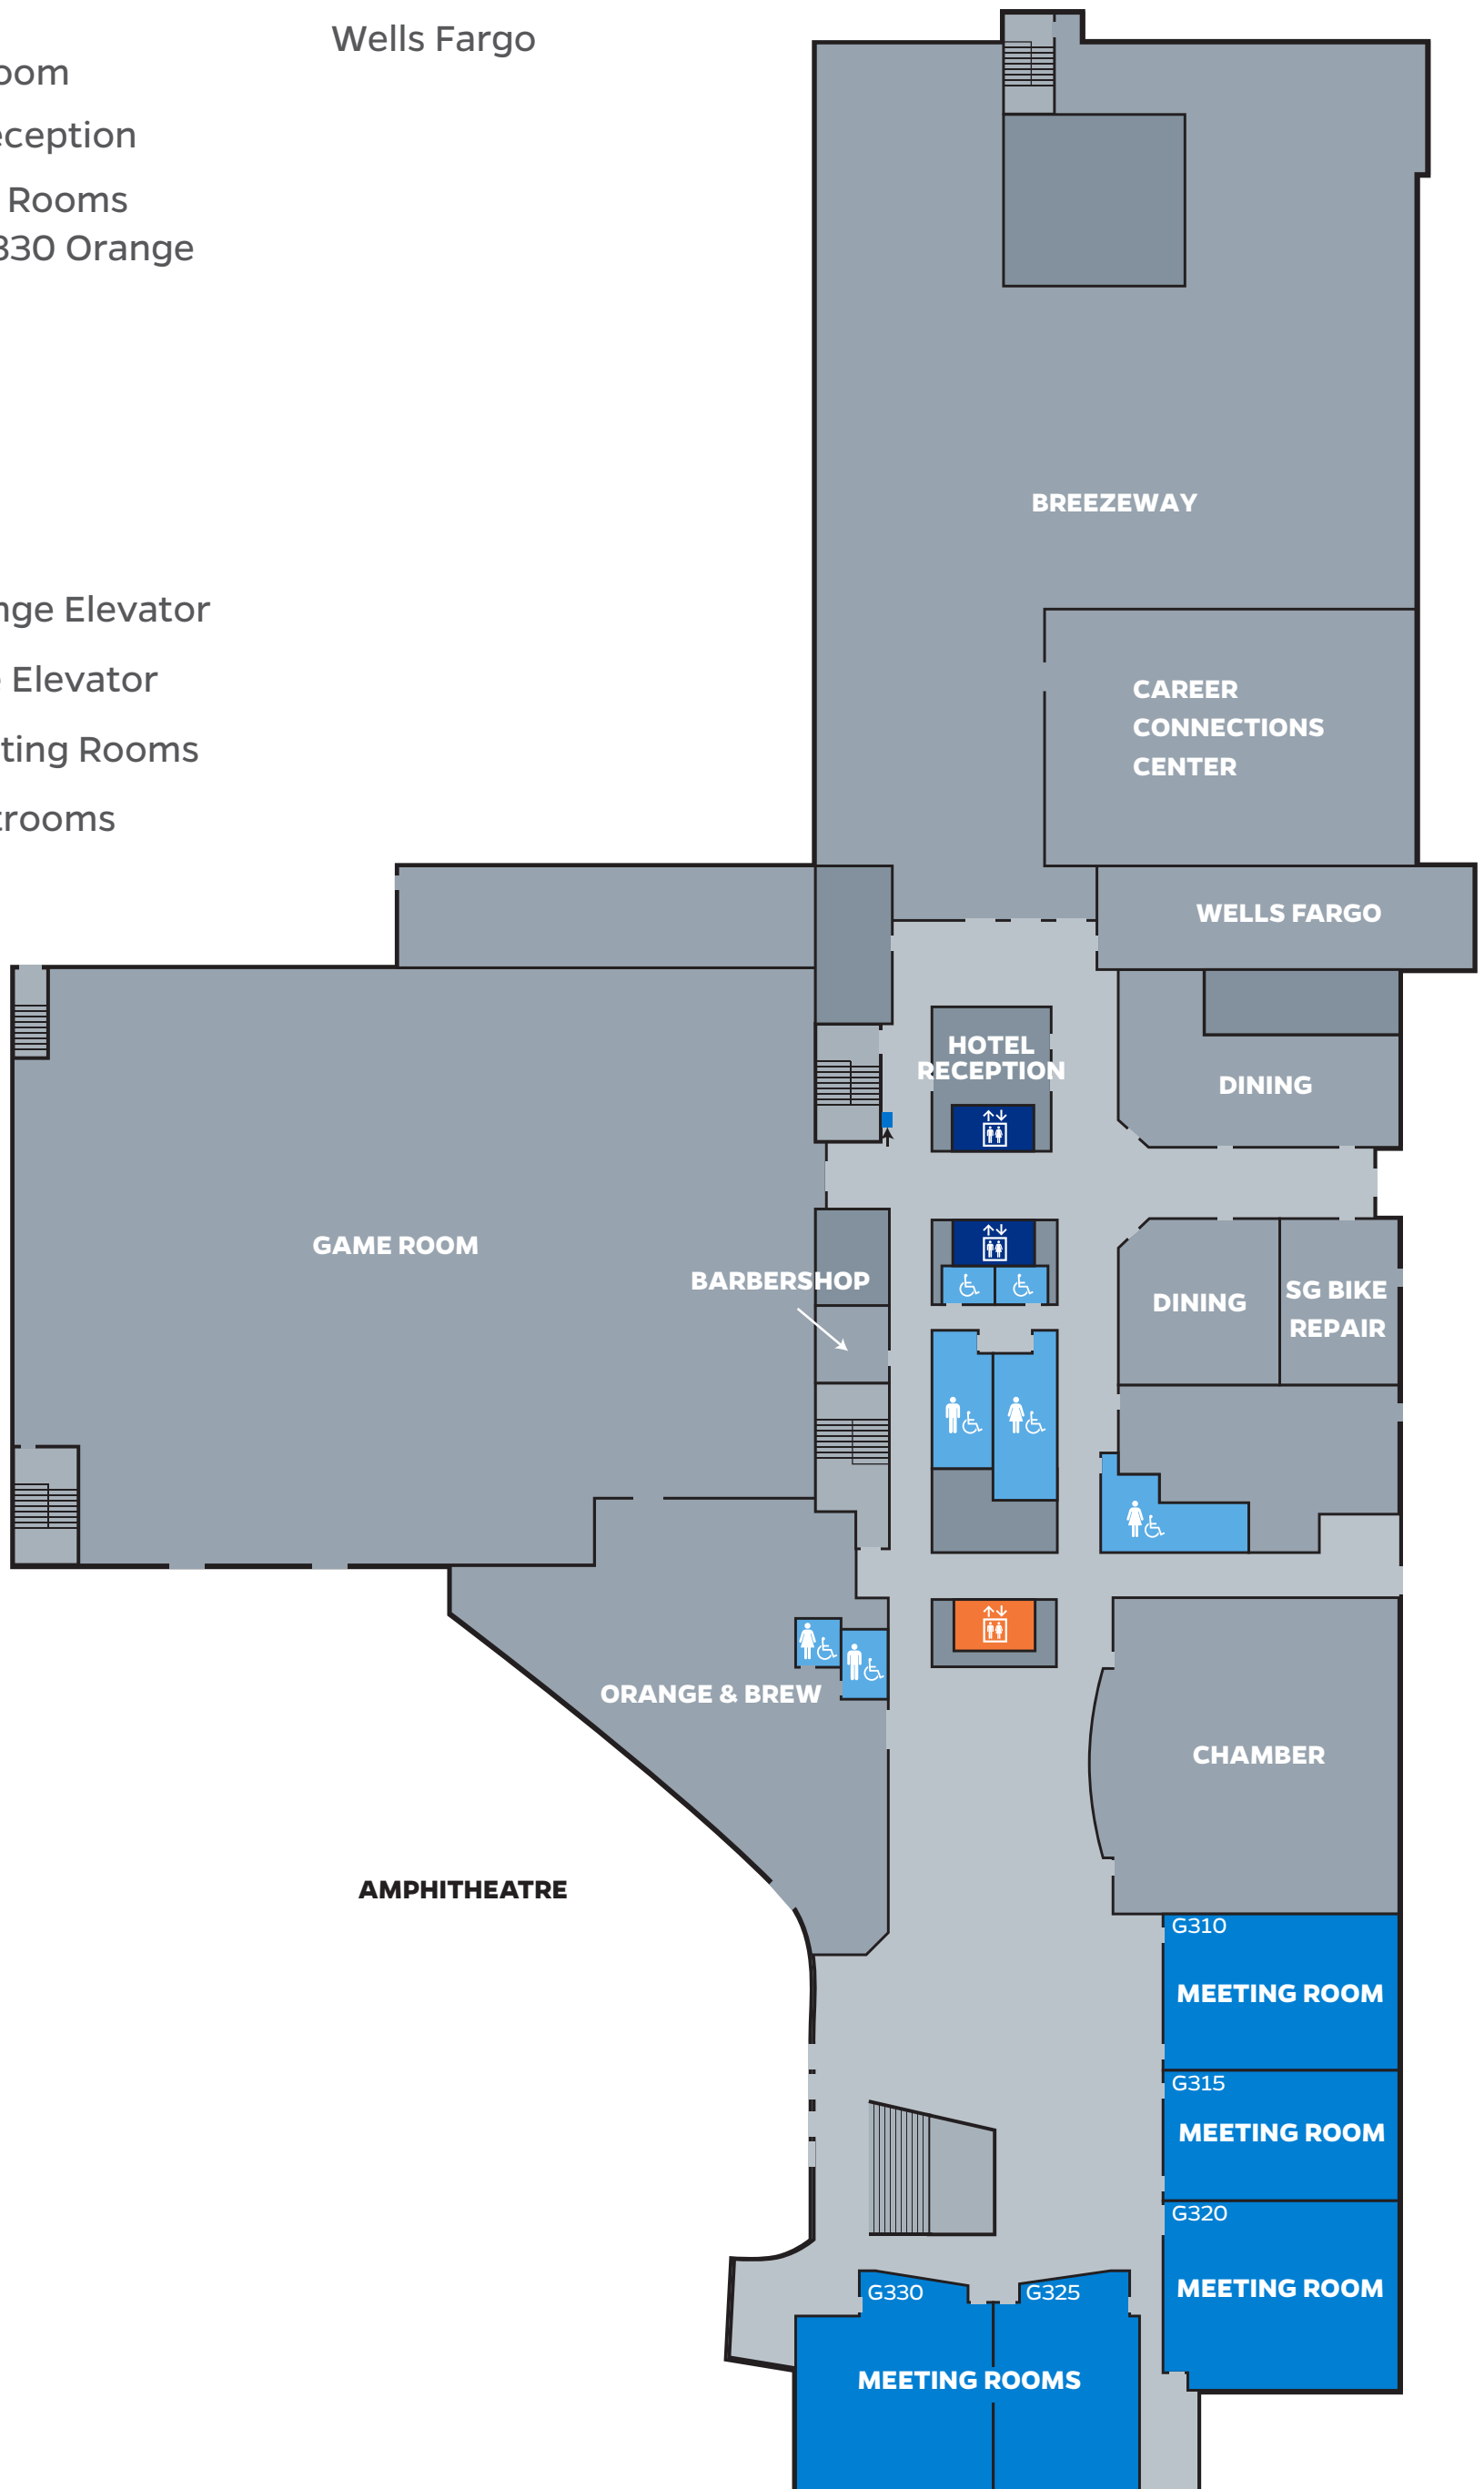

GROUND LEVEL

- Barbershop
- Career Connections Center
- Game Room
- Hotel Reception
- Meeting Rooms
G310-G330 Orange & Brew
- Senate Chamber
- SG Bike Repair
- Wells Fargo

- Orange Elevator
- Blue Elevator
- Meeting Rooms
- Restrooms

LEVEL 1

Career Connections Center
Catering
Constans Theatre
Event Services
Food Court
GatorWell Health
Promotion Services
Information Desk

Reitz Union
Administration
UF Bookstore

ACCESS TO:
Business Services
Division
Gator 1 Central
Parking Garage
Welcome Center

- Orange Elevator
- Blue Elevator
- Meeting Rooms
- Restrooms

LEVEL 2

Auditorium
David and Wanda
Brown Center for
Leadership and Service
The Gallery
Grand Ballroom

Meeting Rooms
2101-2108
Meeting Rooms
2315-2365
Student Engage
SG Graphics and
Copy Center

- Orange Elevator
- Blue Elevator
- Meeting Rooms
- Restrooms

LEVEL 3

Meeting Rooms
3305-3320

Reflection Room

Rion Ballroom

Sorority and
Fraternity Life

Student Engage

Student Government