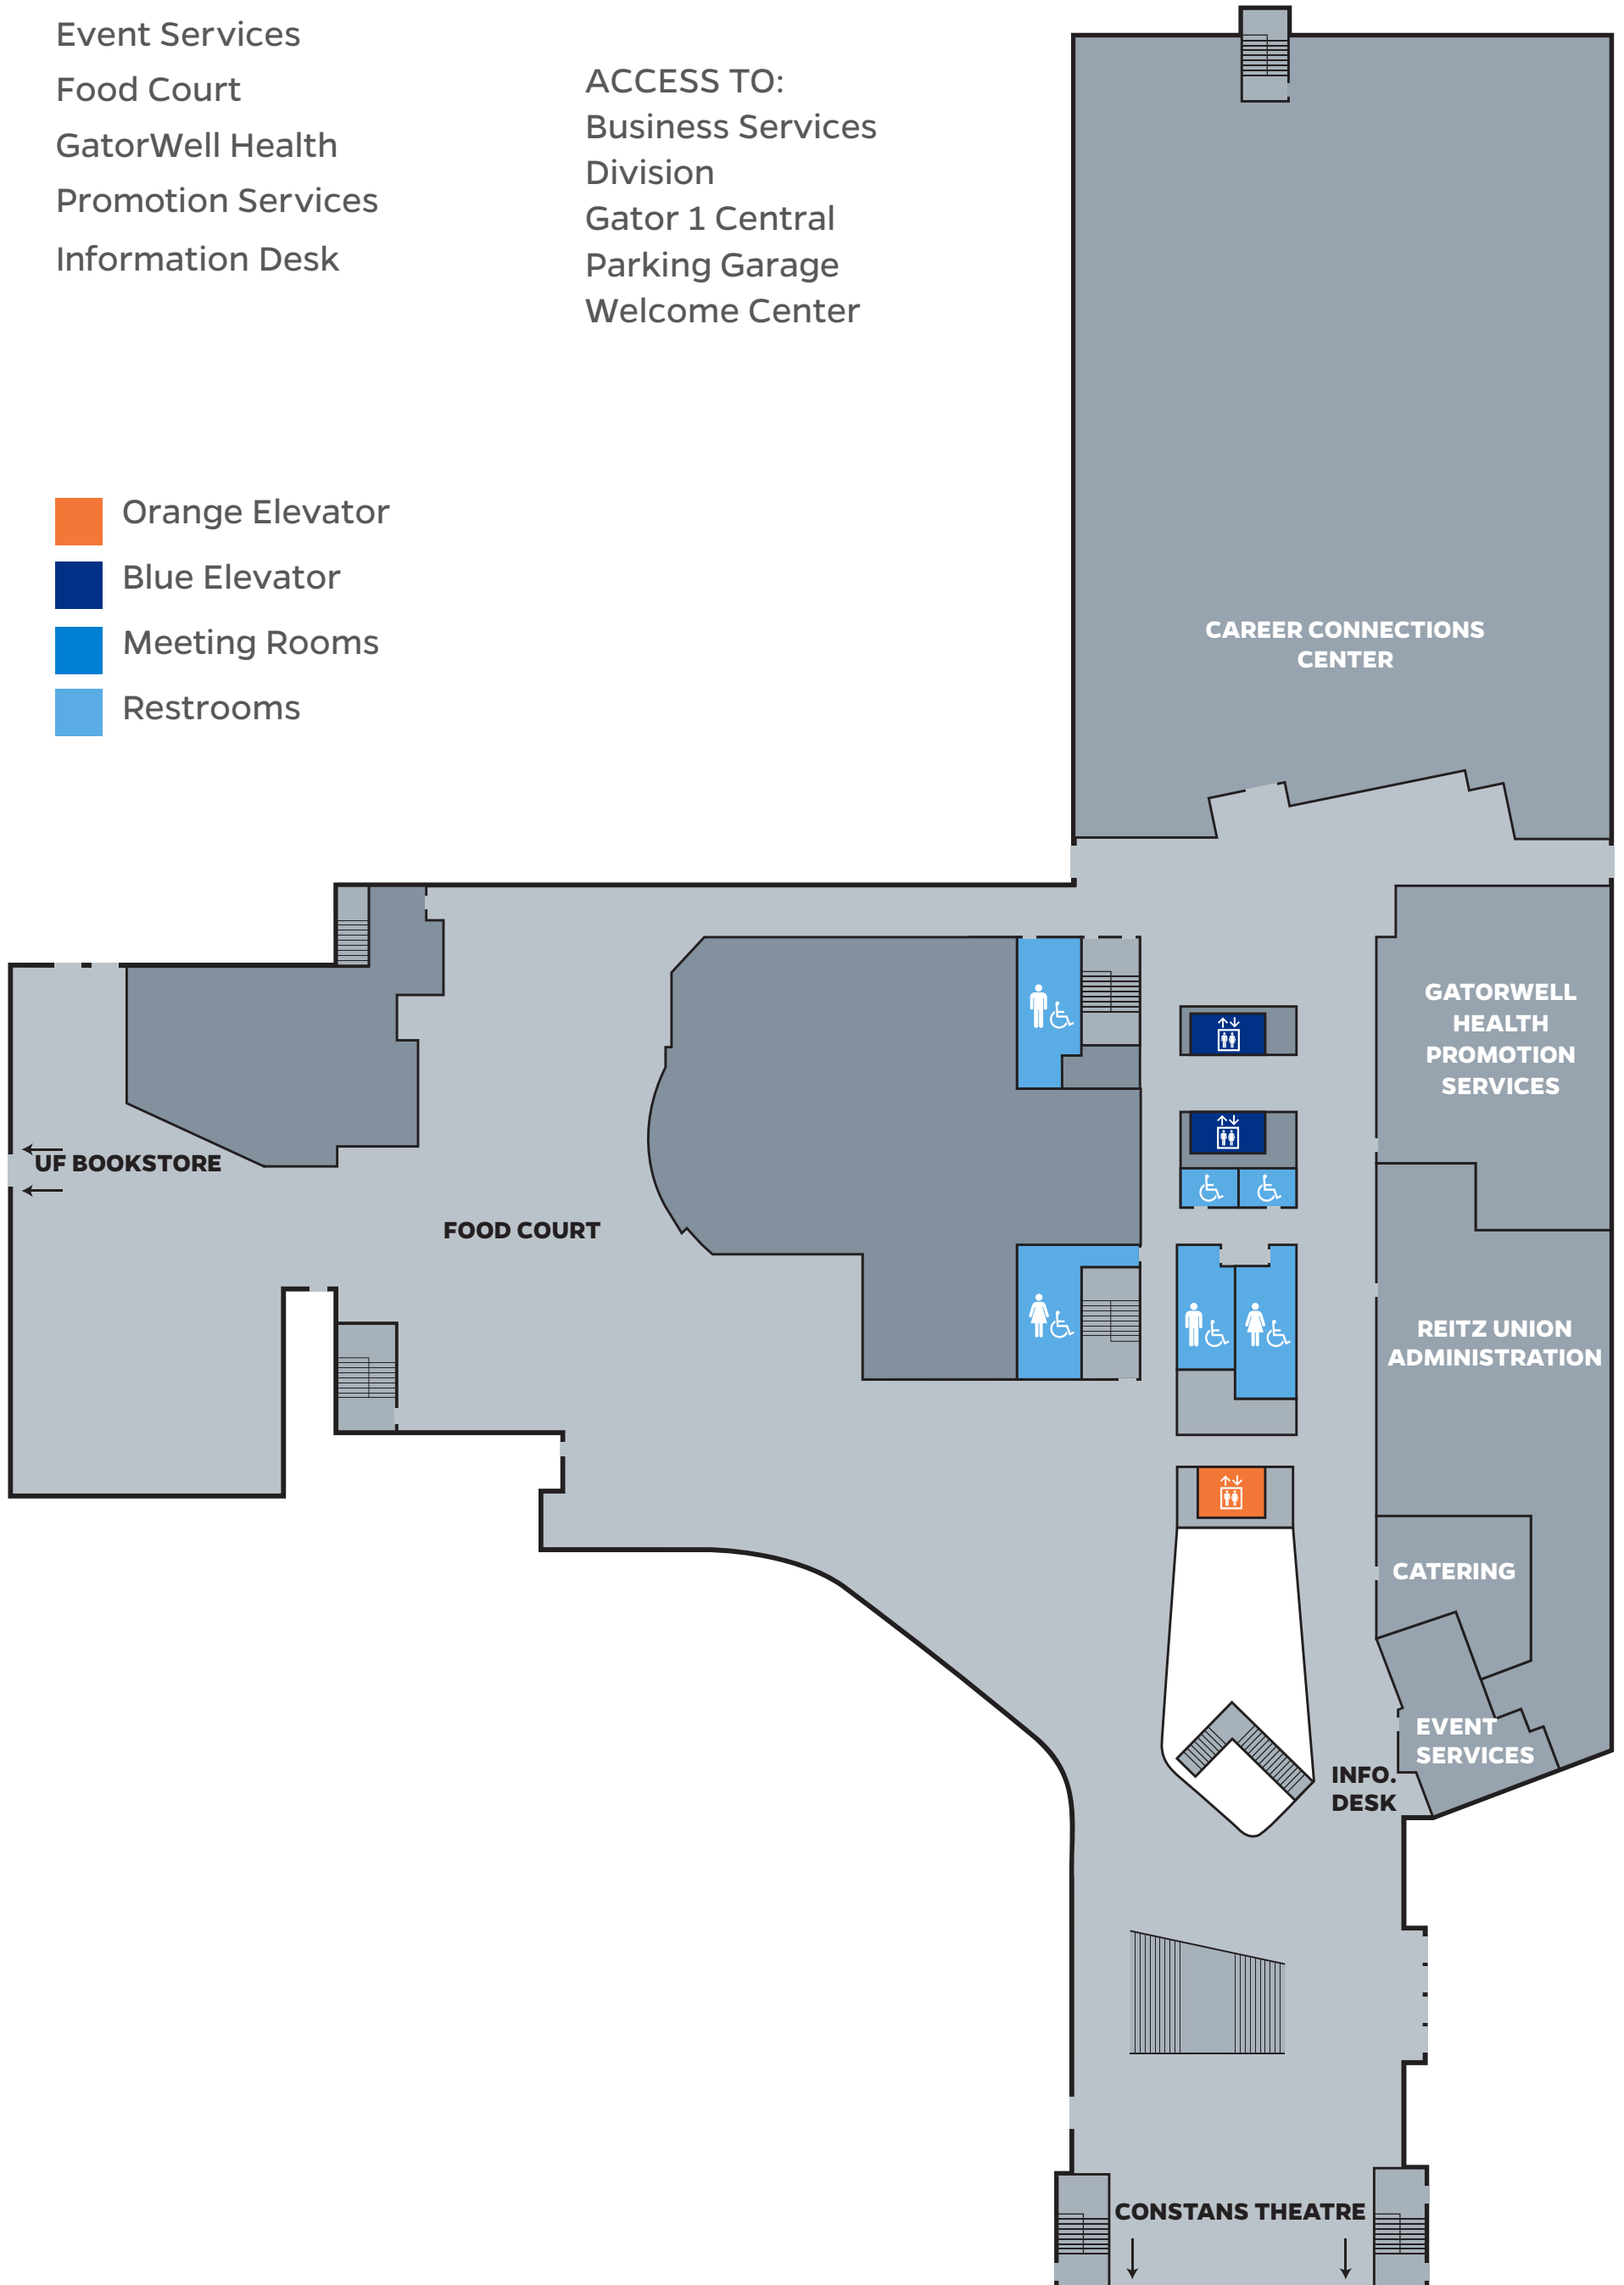

GROUND LEVEL

- Barbershop
- Career Connections Center
- Game Room
- Hotel Reception
- Meeting Rooms
G310-G330 Orange & Brew
- Senate Chamber
- SG Bike Repair
- Wells Fargo

- Orange Elevator
- Blue Elevator
- Meeting Rooms
- Restrooms

LEVEL 1

Career Connections Center
Catering
Constans Theatre
Event Services
Food Court
GatorWell Health
Promotion Services
Information Desk

Reitz Union
Administration
UF Bookstore

ACCESS TO:
Business Services
Division
Gator 1 Central
Parking Garage
Welcome Center

- Orange Elevator
- Blue Elevator
- Meeting Rooms
- Restrooms

LEVEL 2

Auditorium
David and Wanda
Brown Center for
Leadership and Service
The Gallery
Grand Ballroom

Meeting Rooms
2101-2108
Meeting Rooms
2315-2365
Student Engage
SG Graphics and
Copy Center

- Orange Elevator
- Blue Elevator
- Meeting Rooms
- Restrooms

LEVEL 3

Meeting Rooms
3305-3320

Reflection Room

Rion Ballroom

Sorority and
Fraternity Life

Student Engage

Student Government