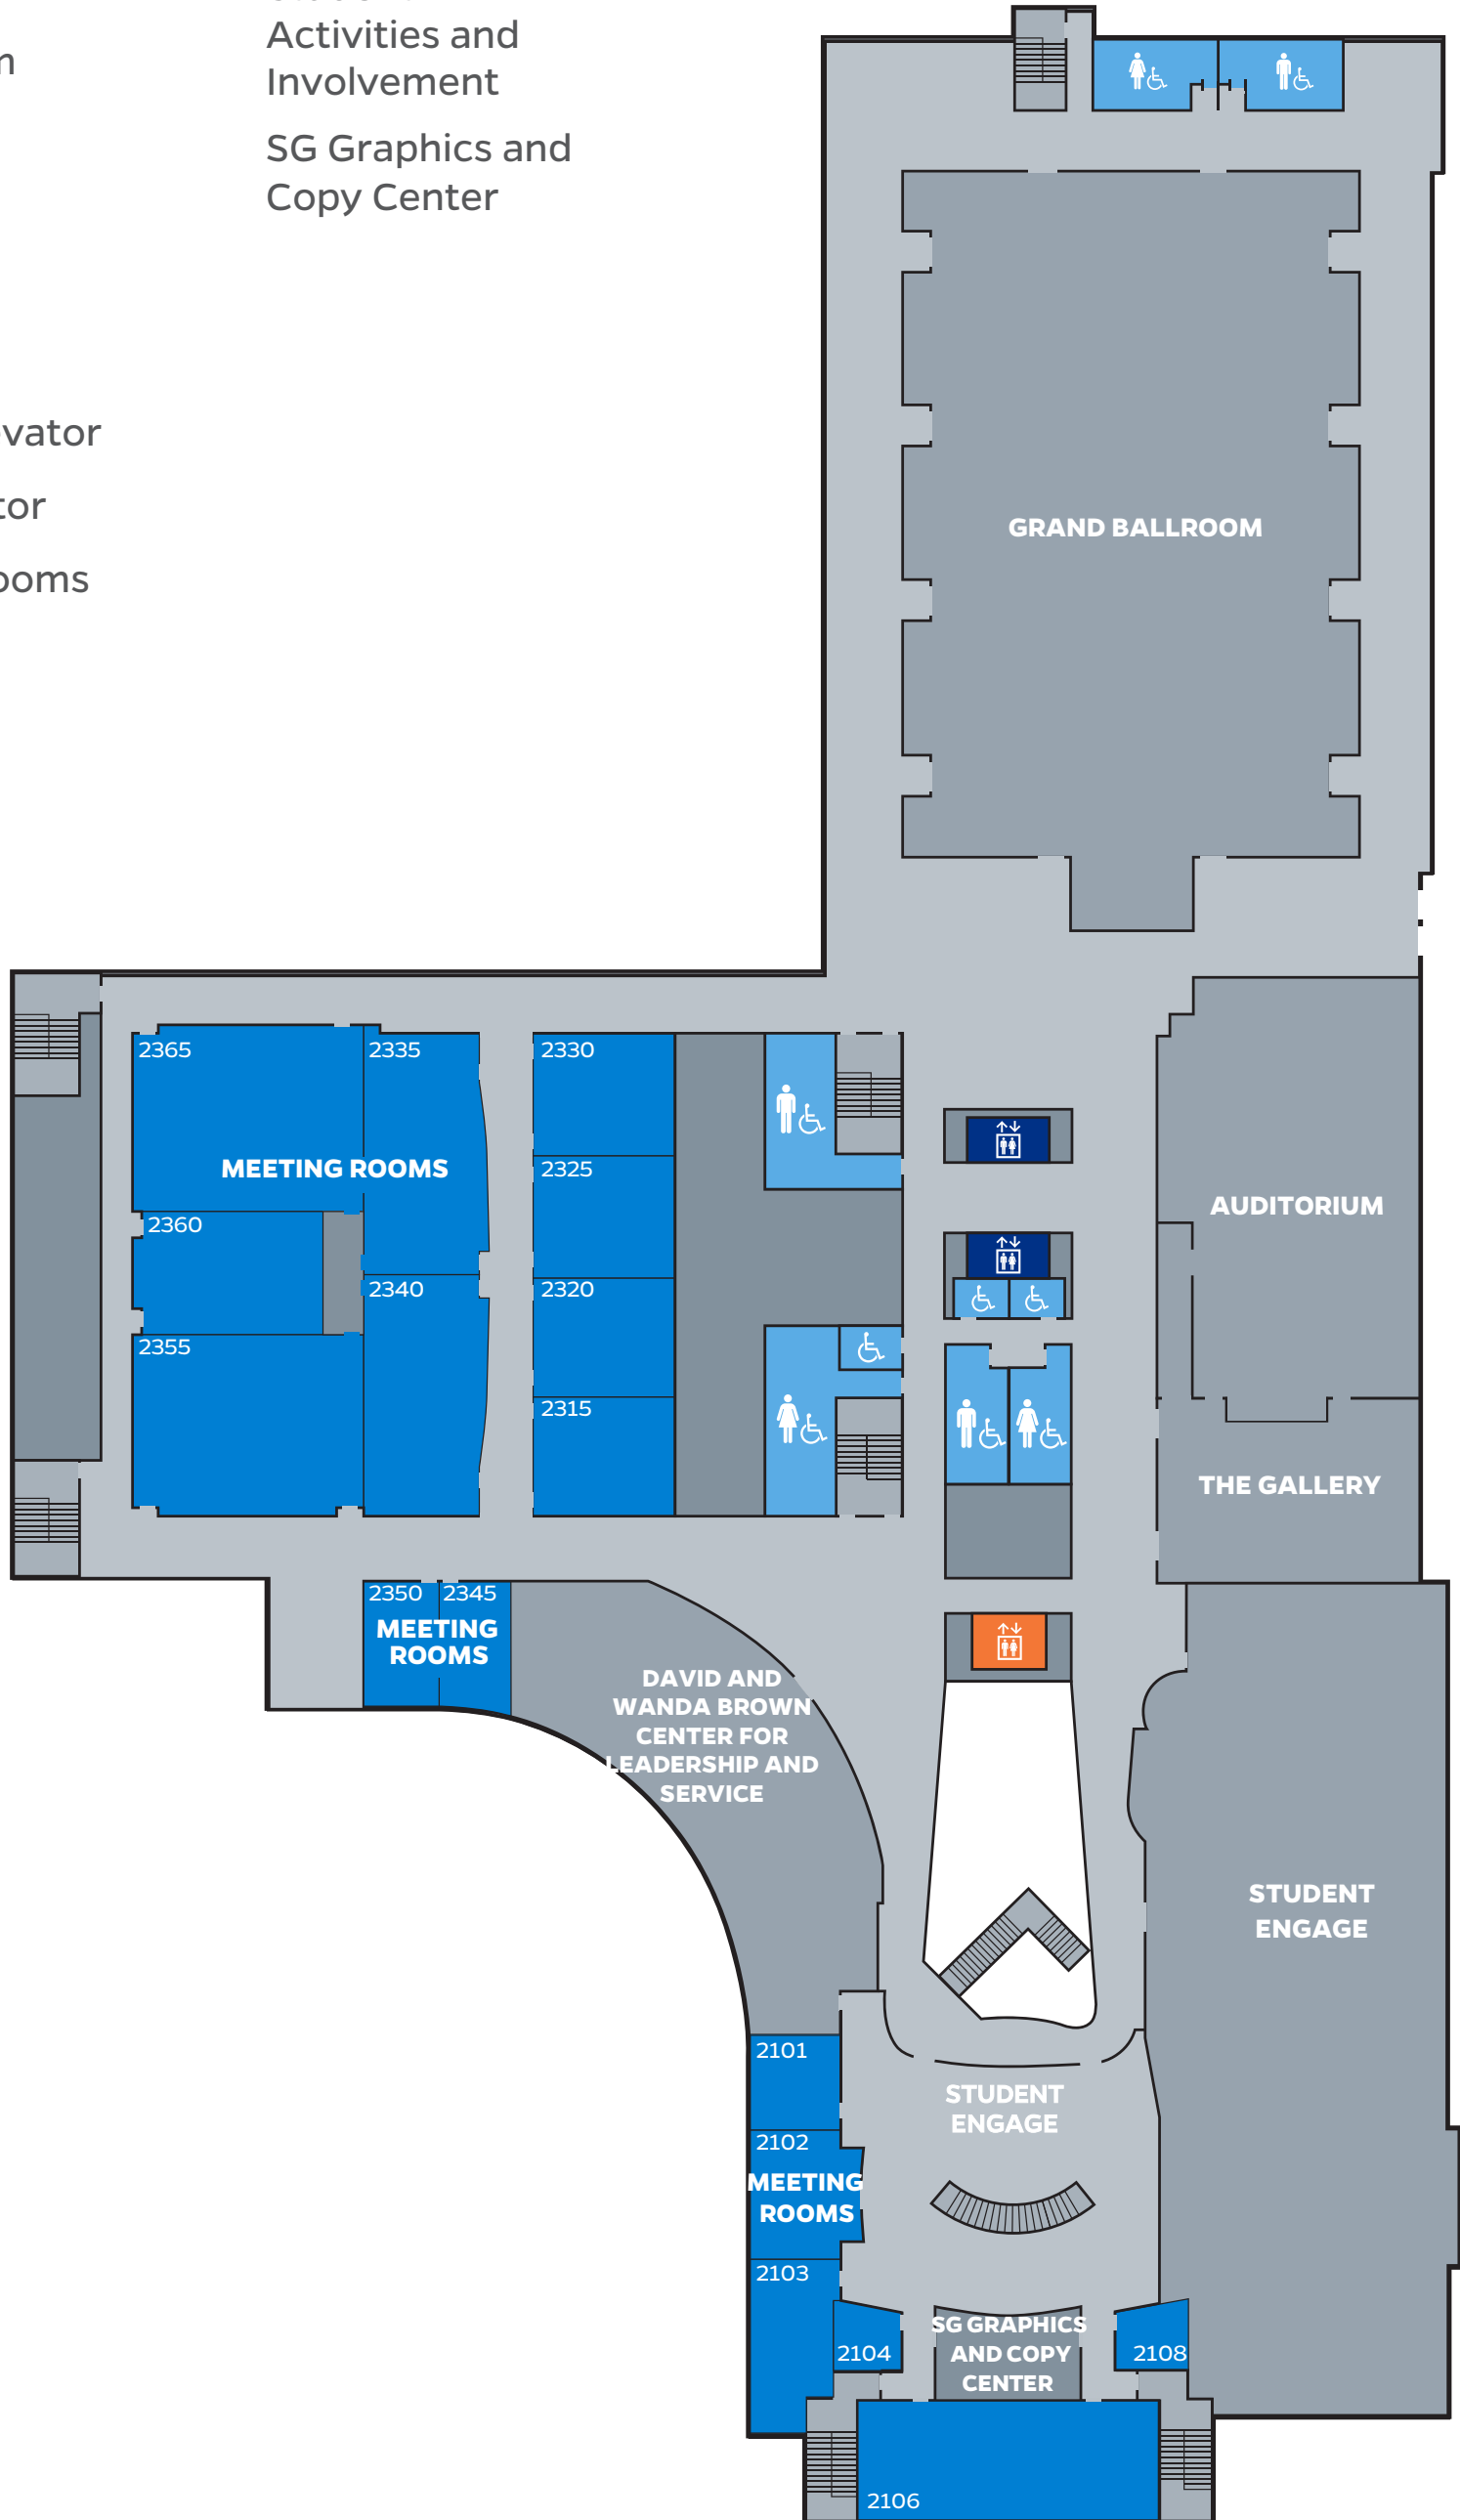

# GROUND LEVEL

Barbershop  
Career Connections Center  
Game Room  
Hotel Reception  
Meeting Rooms  
G310-G330 Orange & Brew

Senate Chamber  
SG Bike Repair  
Wells Fargo

- Orange Elevator
- Blue Elevator
- Meeting Rooms
- Restrooms

- Orange Elevator
- Blue Elevator
- Meeting Rooms
- Restrooms

# LEVEL 2

Auditorium  
 David and Wanda  
 Brown Center for  
 Leadership and Service  
 The Gallery  
 Grand Ballroom

Meeting Rooms  
 2101-2108  
 Meeting Rooms  
 2315-2365  
 Student  
 Activities and  
 Involvement  
 SG Graphics and  
 Copy Center

# LEVEL 3

Meeting Rooms  
3305-3320

Reflection Room

Rion Ballroom

Sorority and  
Fraternity Life

Student Engage

Student Government

Student Government  
Finance