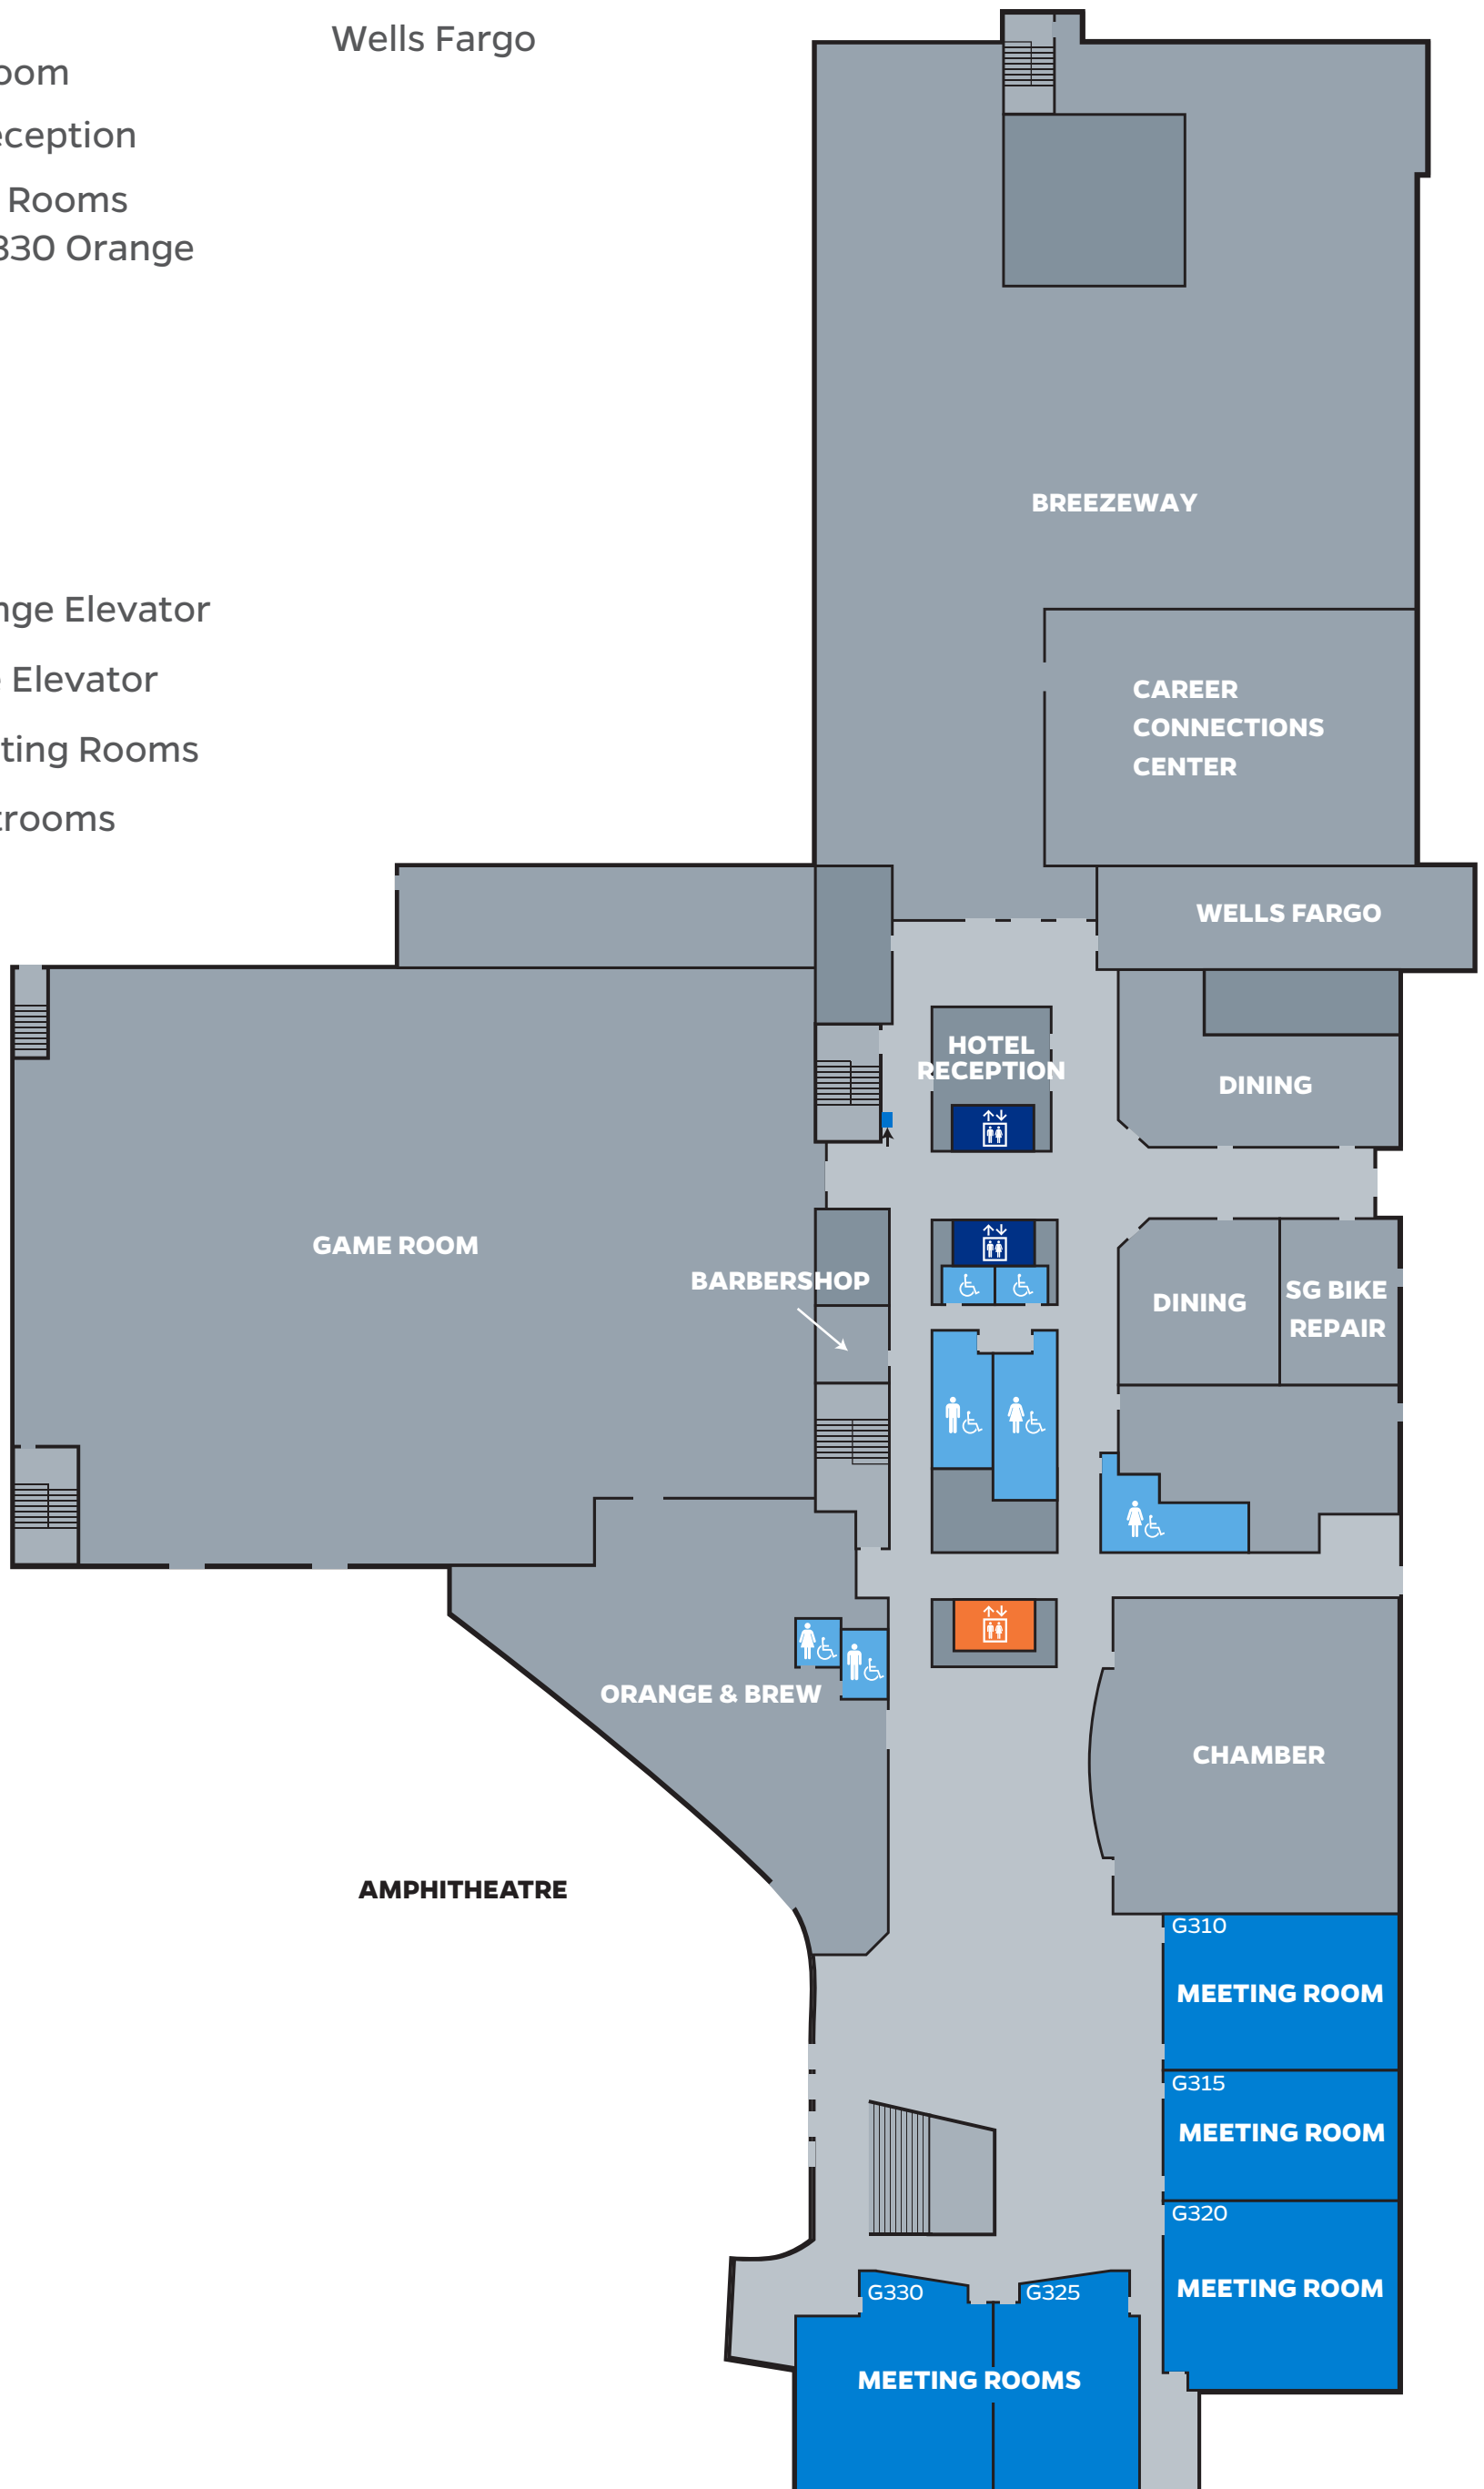

# GROUND LEVEL

Barbershop  
Career Connections Center  
Game Room  
Hotel Reception  
Meeting Rooms  
G310-G330 Orange & Brew

Senate Chamber  
SG Bike Repair  
Wells Fargo

- Orange Elevator
- Blue Elevator
- Meeting Rooms
- Restrooms

# LEVEL 1

Career Connections Center  
 Catering  
 Constans Theatre  
 Event Services  
 Food Court  
 GatorWell Health  
 Promotion Services  
 Information Desk

Reitz Union  
 Administration  
 UF Bookstore  
 ACCESS TO  
 Business Services  
 Division  
 Gator 1 Central  
 Parking Garage  
 Welcome Center

- Orange Elevator
- Blue Elevator
- Meeting Rooms
- Restrooms

# LEVEL 2

Auditorium  
 David and Wanda  
 Brown Center for  
 Leadership and Service  
 The Gallery  
 Grand Ballroom

Meeting Rooms  
 2101-2108  
 Meeting Rooms  
 2315-2365  
 Student  
 Activities and  
 Involvement  
 SG Graphics and  
 Copy Center