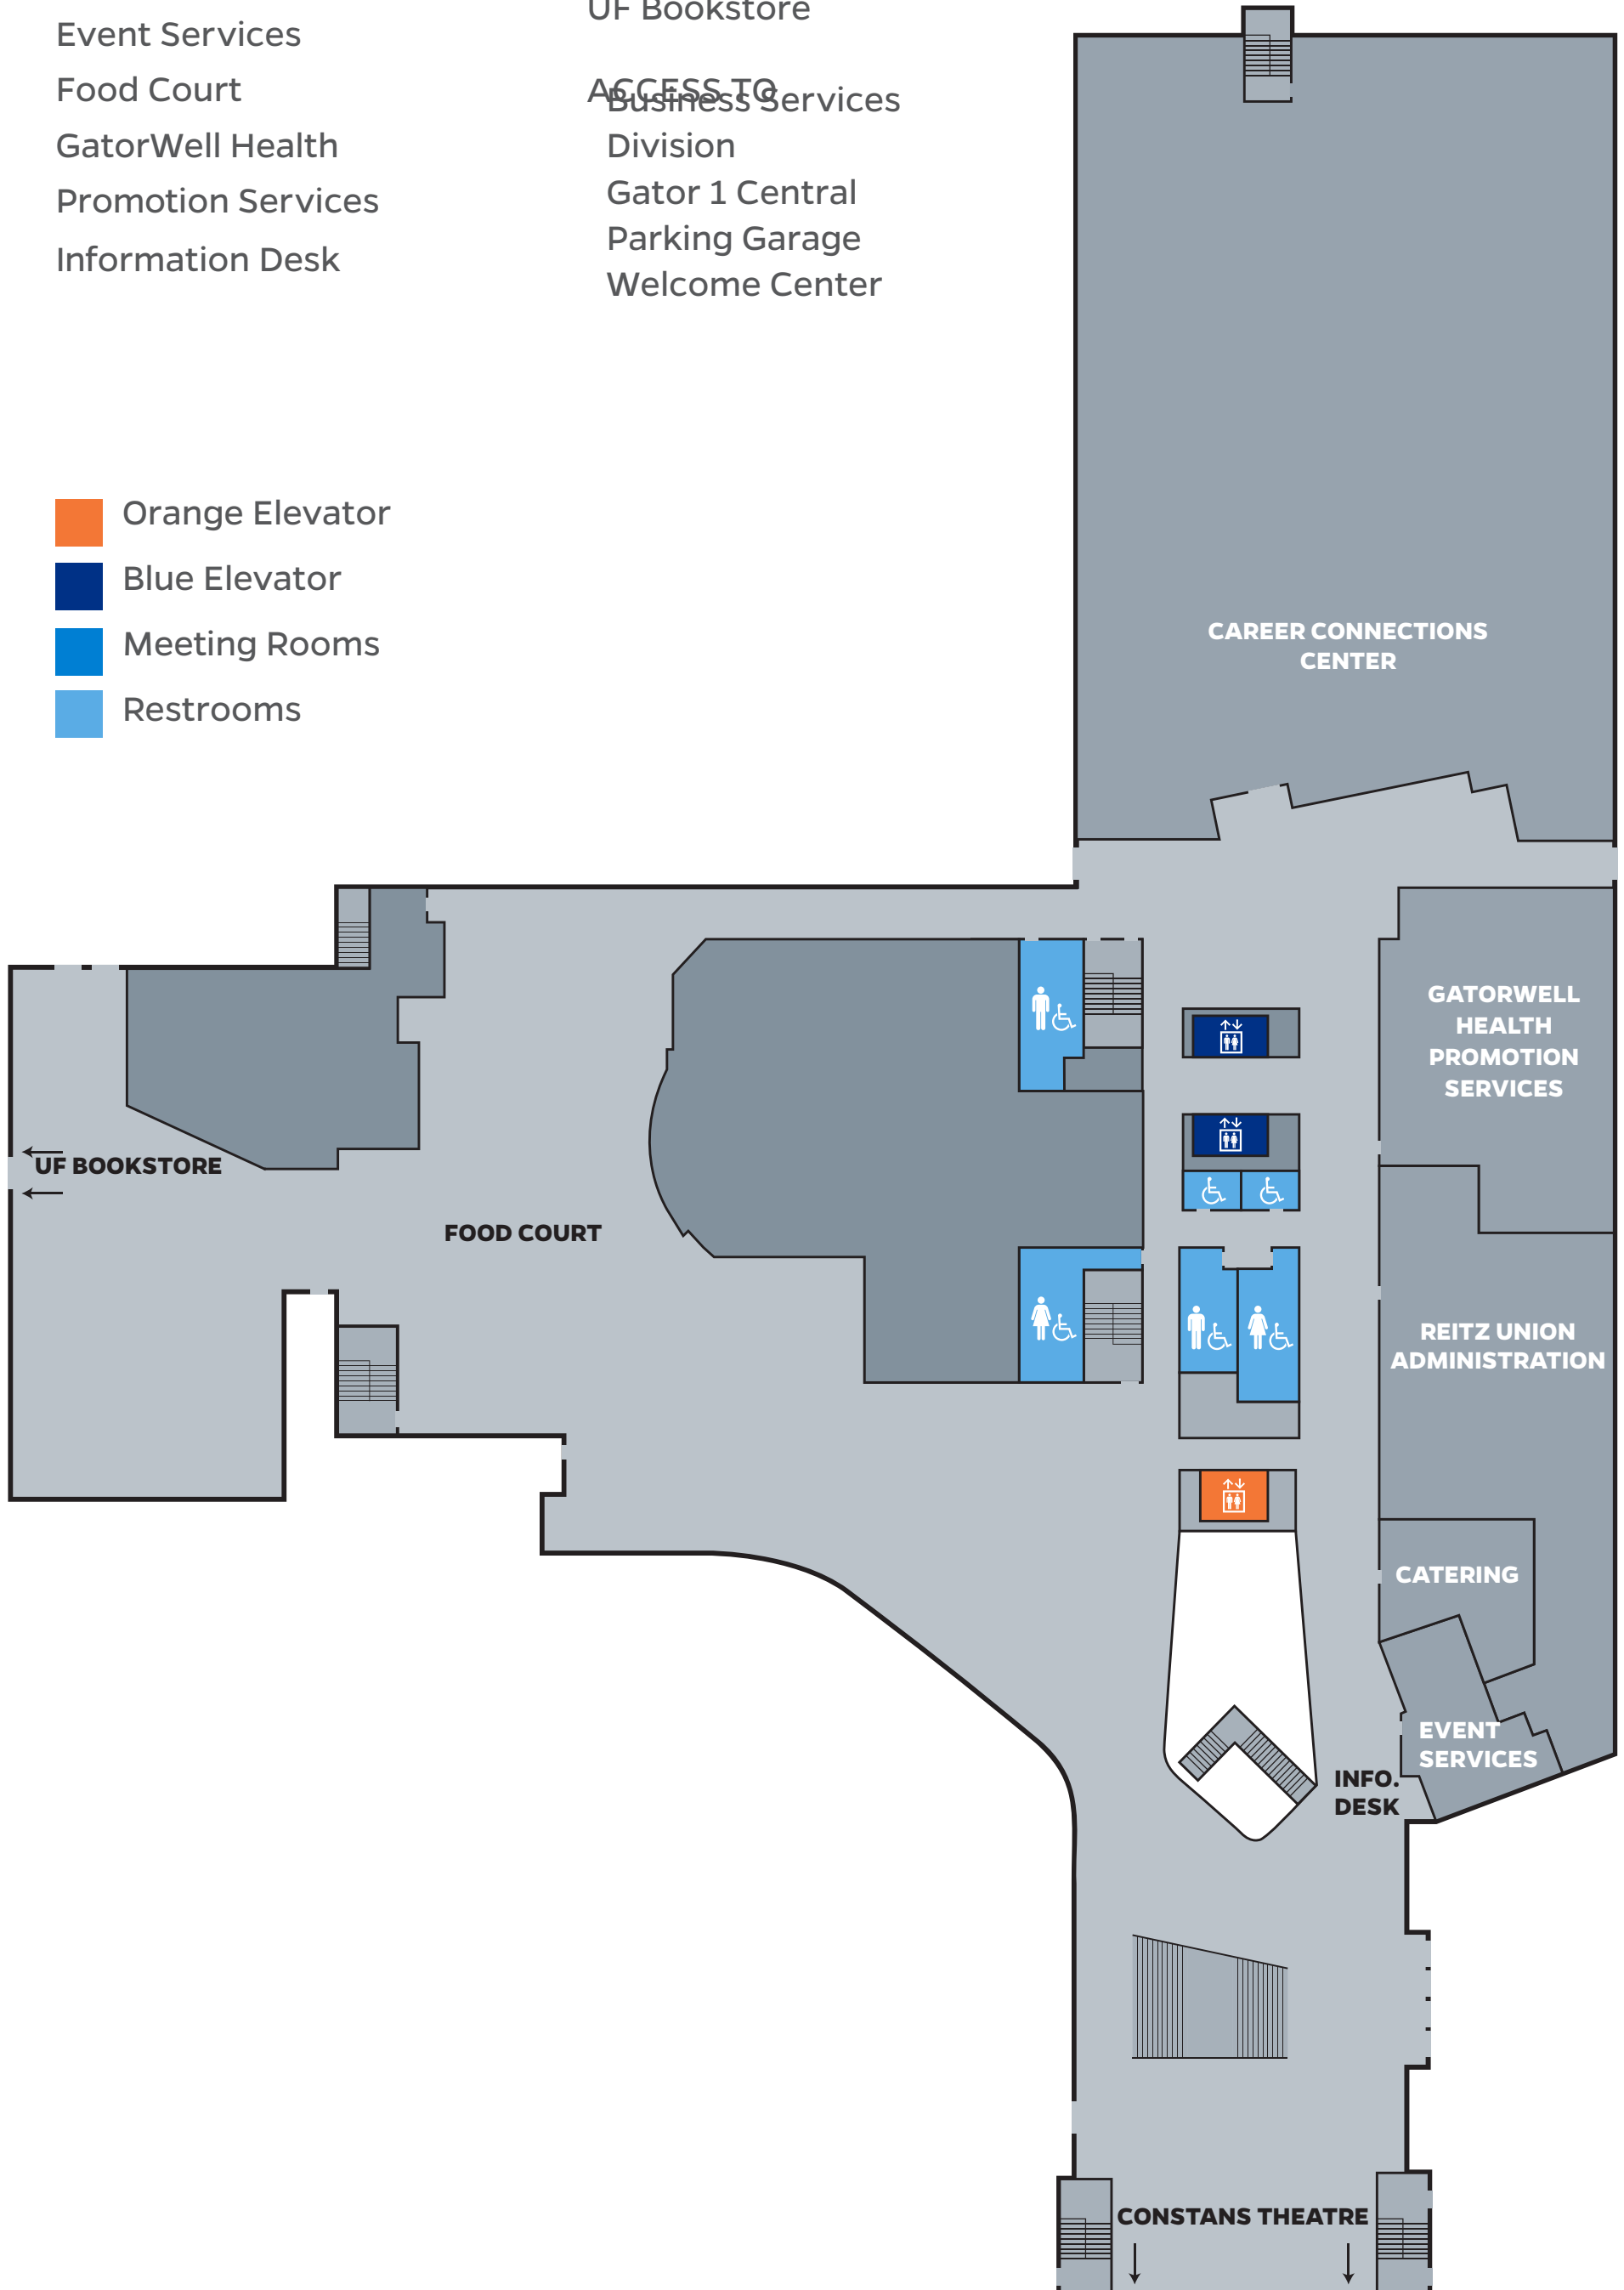

# GROUND LEVEL

Barbershop  
Career Connections Center  
Game Room  
Hotel Reception  
Meeting Rooms  
G310-G330 Orange & Brew

Senate Chamber  
SG Bike Repair  
Wells Fargo

- Orange Elevator
- Blue Elevator
- Meeting Rooms
- Restrooms

# LEVEL 1

Career Connections Center  
 Catering  
 Constans Theatre  
 Event Services  
 Food Court  
 GatorWell Health  
 Promotion Services  
 Information Desk

Reitz Union  
 Administration  
 UF Bookstore  
 ACCESS TO  
 Business Services  
 Division  
 Gator 1 Central  
 Parking Garage  
 Welcome Center

- Orange Elevator
- Blue Elevator
- Meeting Rooms
- Restrooms

# LEVEL 2

Auditorium  
 David and Wanda  
 Brown Center for  
 Leadership and Service  
 The Gallery  
 Grand Ballroom

Meeting Rooms  
 2101-2108  
 Meeting Rooms  
 2315-2365  
 Student  
 Activities and  
 Involvement  
 SG Graphics and  
 Copy Center